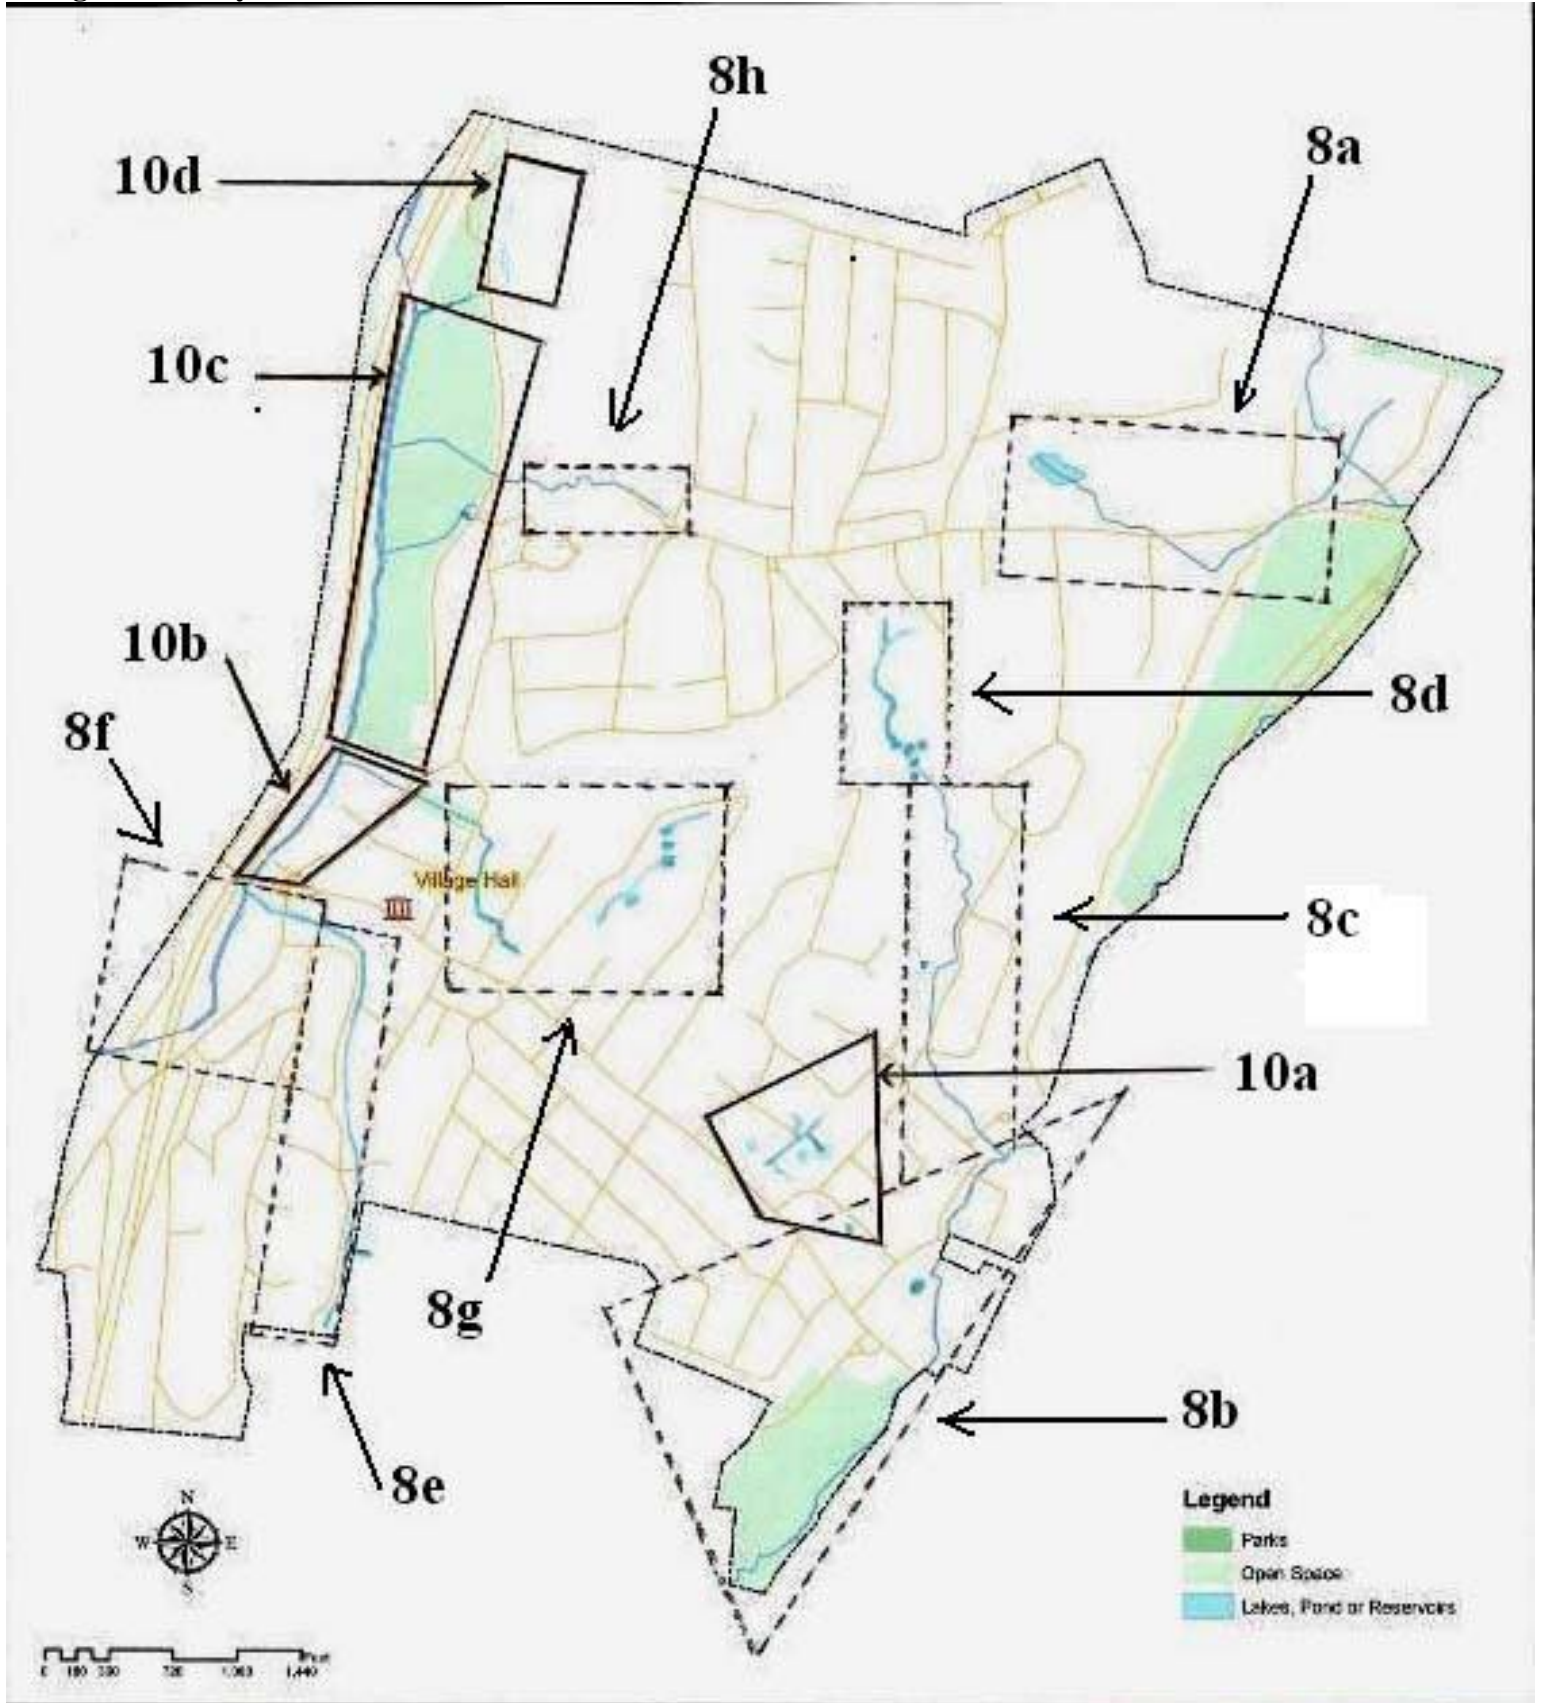

Outfall Maps

Azertia Inc. Map:

Village of Ardsley
507 Ashford Ave
Ardsley, New York 10502

GIS
<http://www.hestchester.gov>
Prepared by:
Westchester County GIS
Department of Information Technology
100 Middle Avenue, Poughkeepsie, NY 12561