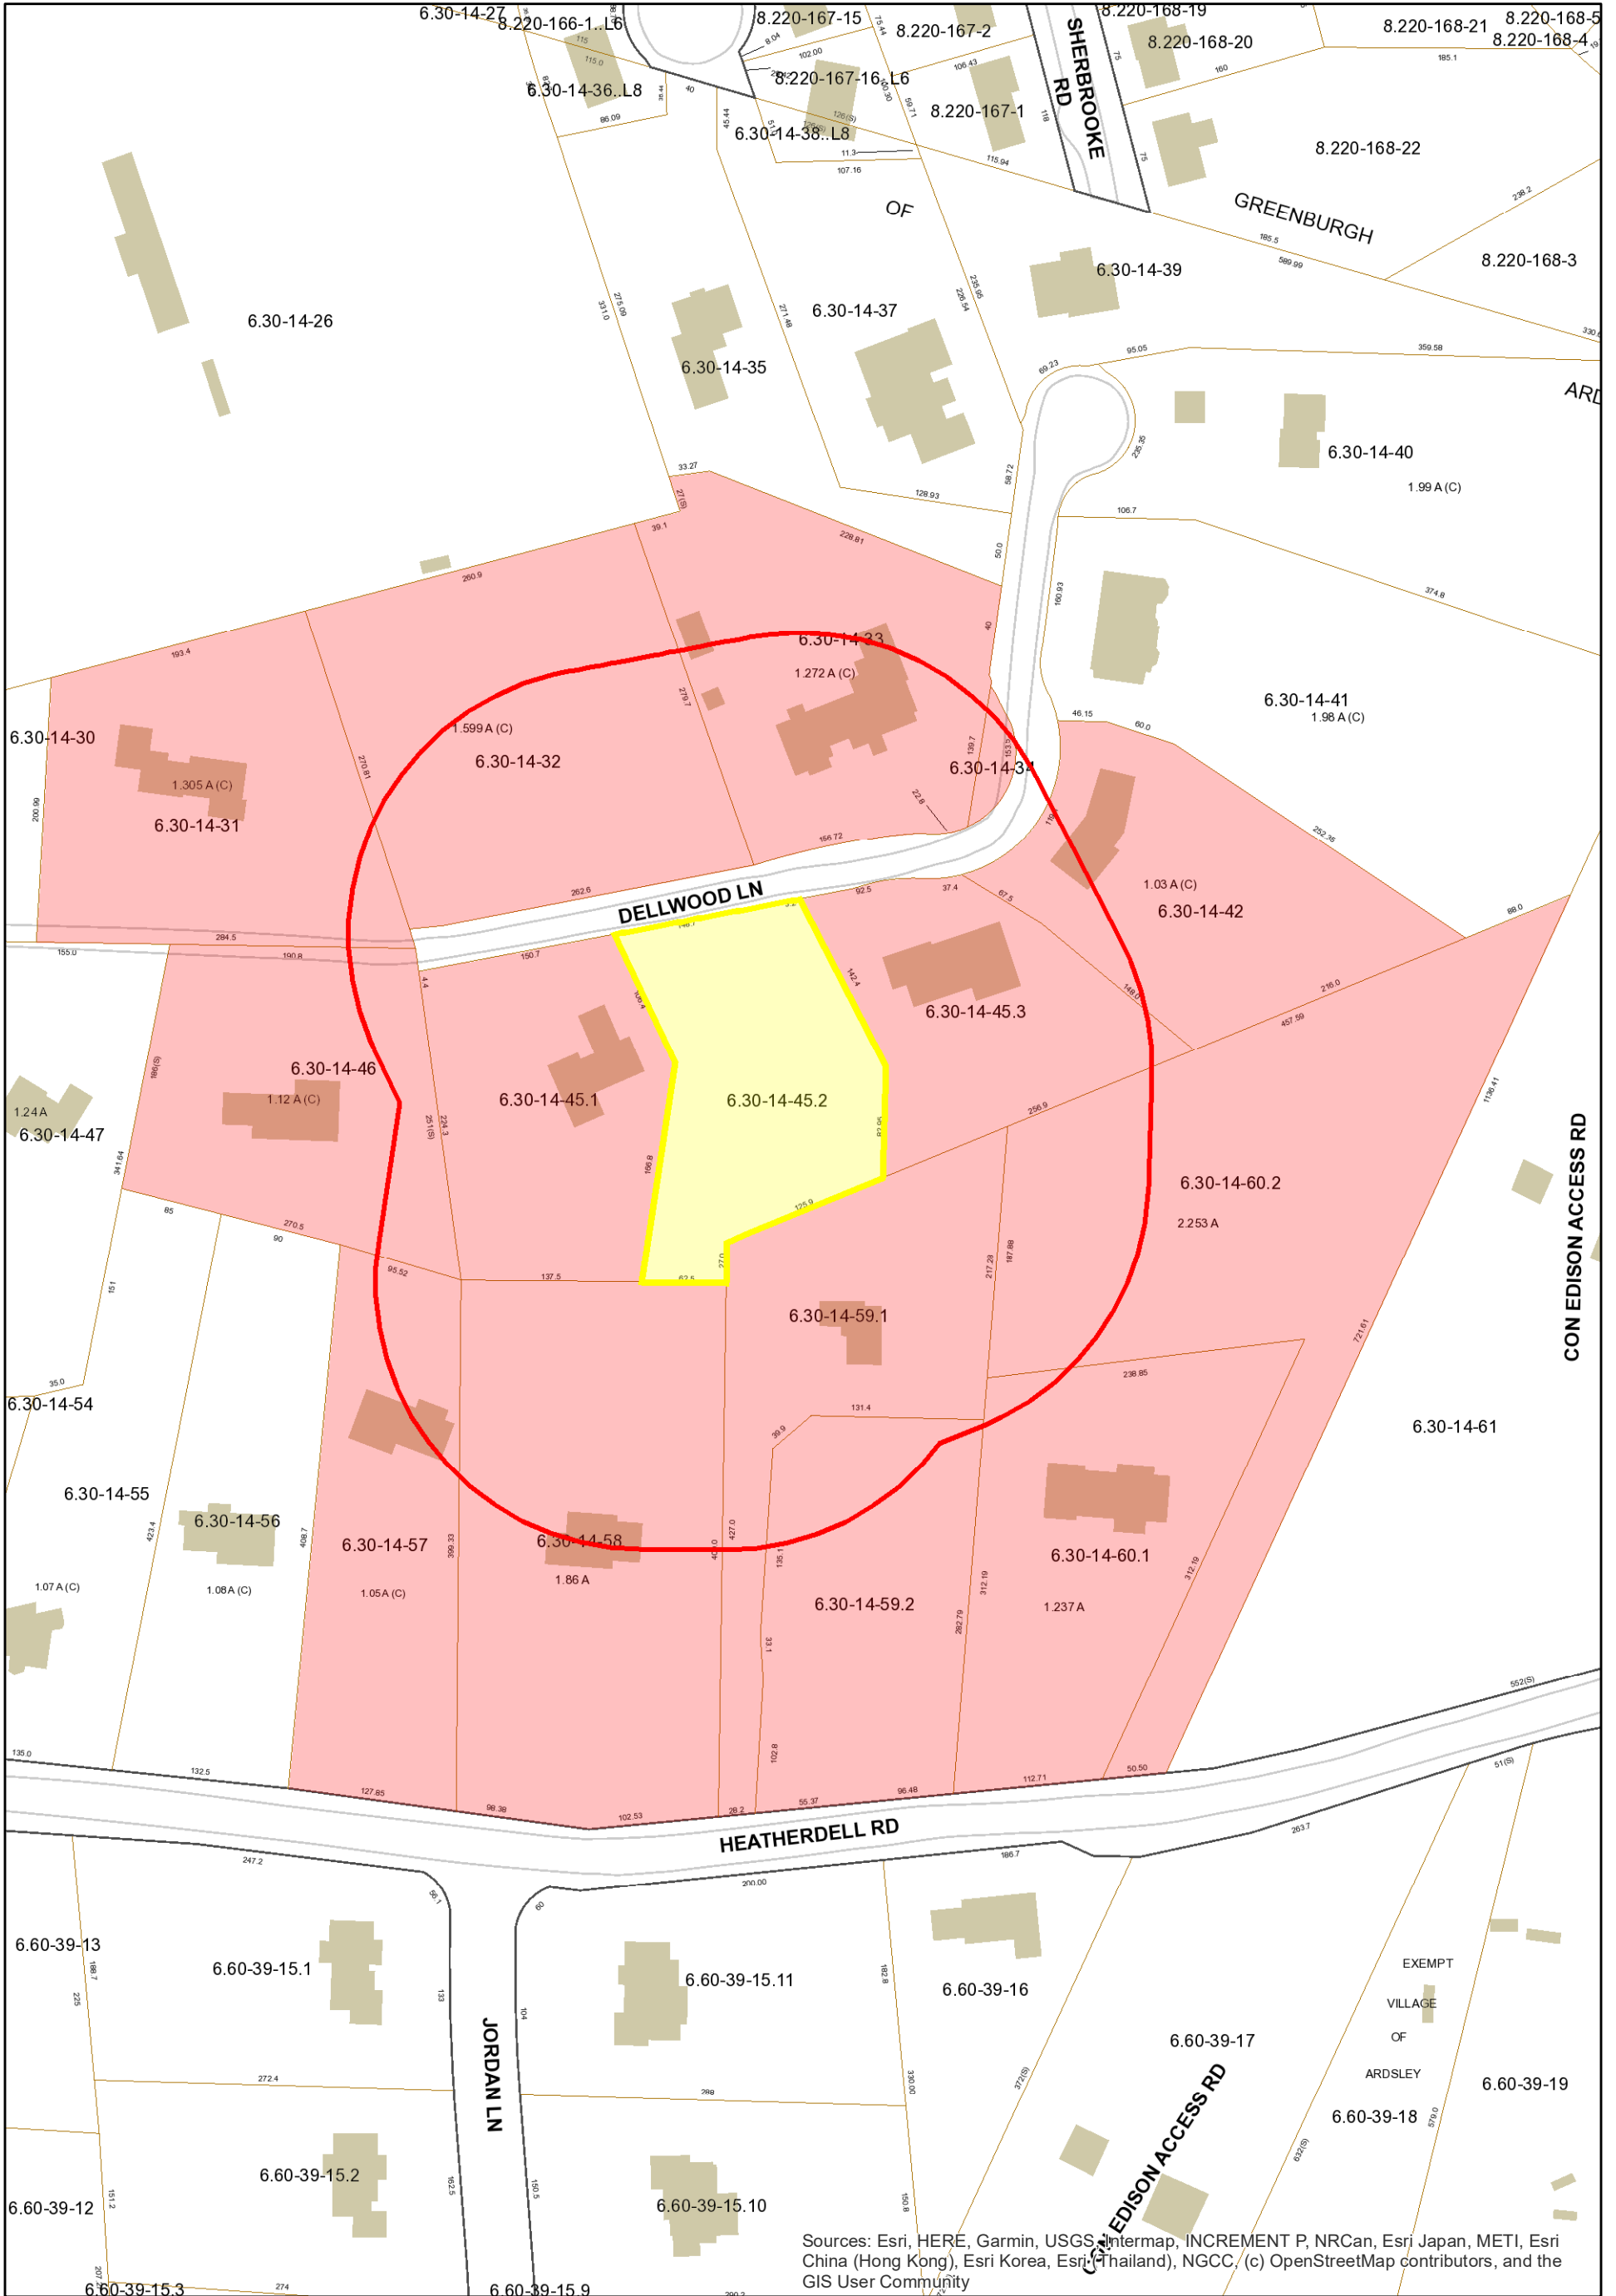

# 0 Dellwood Ln-200' Map-Ards

Greenburgh, NY

1 inch = 120 Feet

January 24, 2022

www.cai-tech.com

Sources: Esri, HERE, Garmin, USGS, Intermap, INCREMENT P, NRCan, Esri Japan, METI, Esri China (Hong Kong), Esri Korea, Esri (Thailand), NGCC, (c) OpenStreetMap contributors, and the GIS User Community