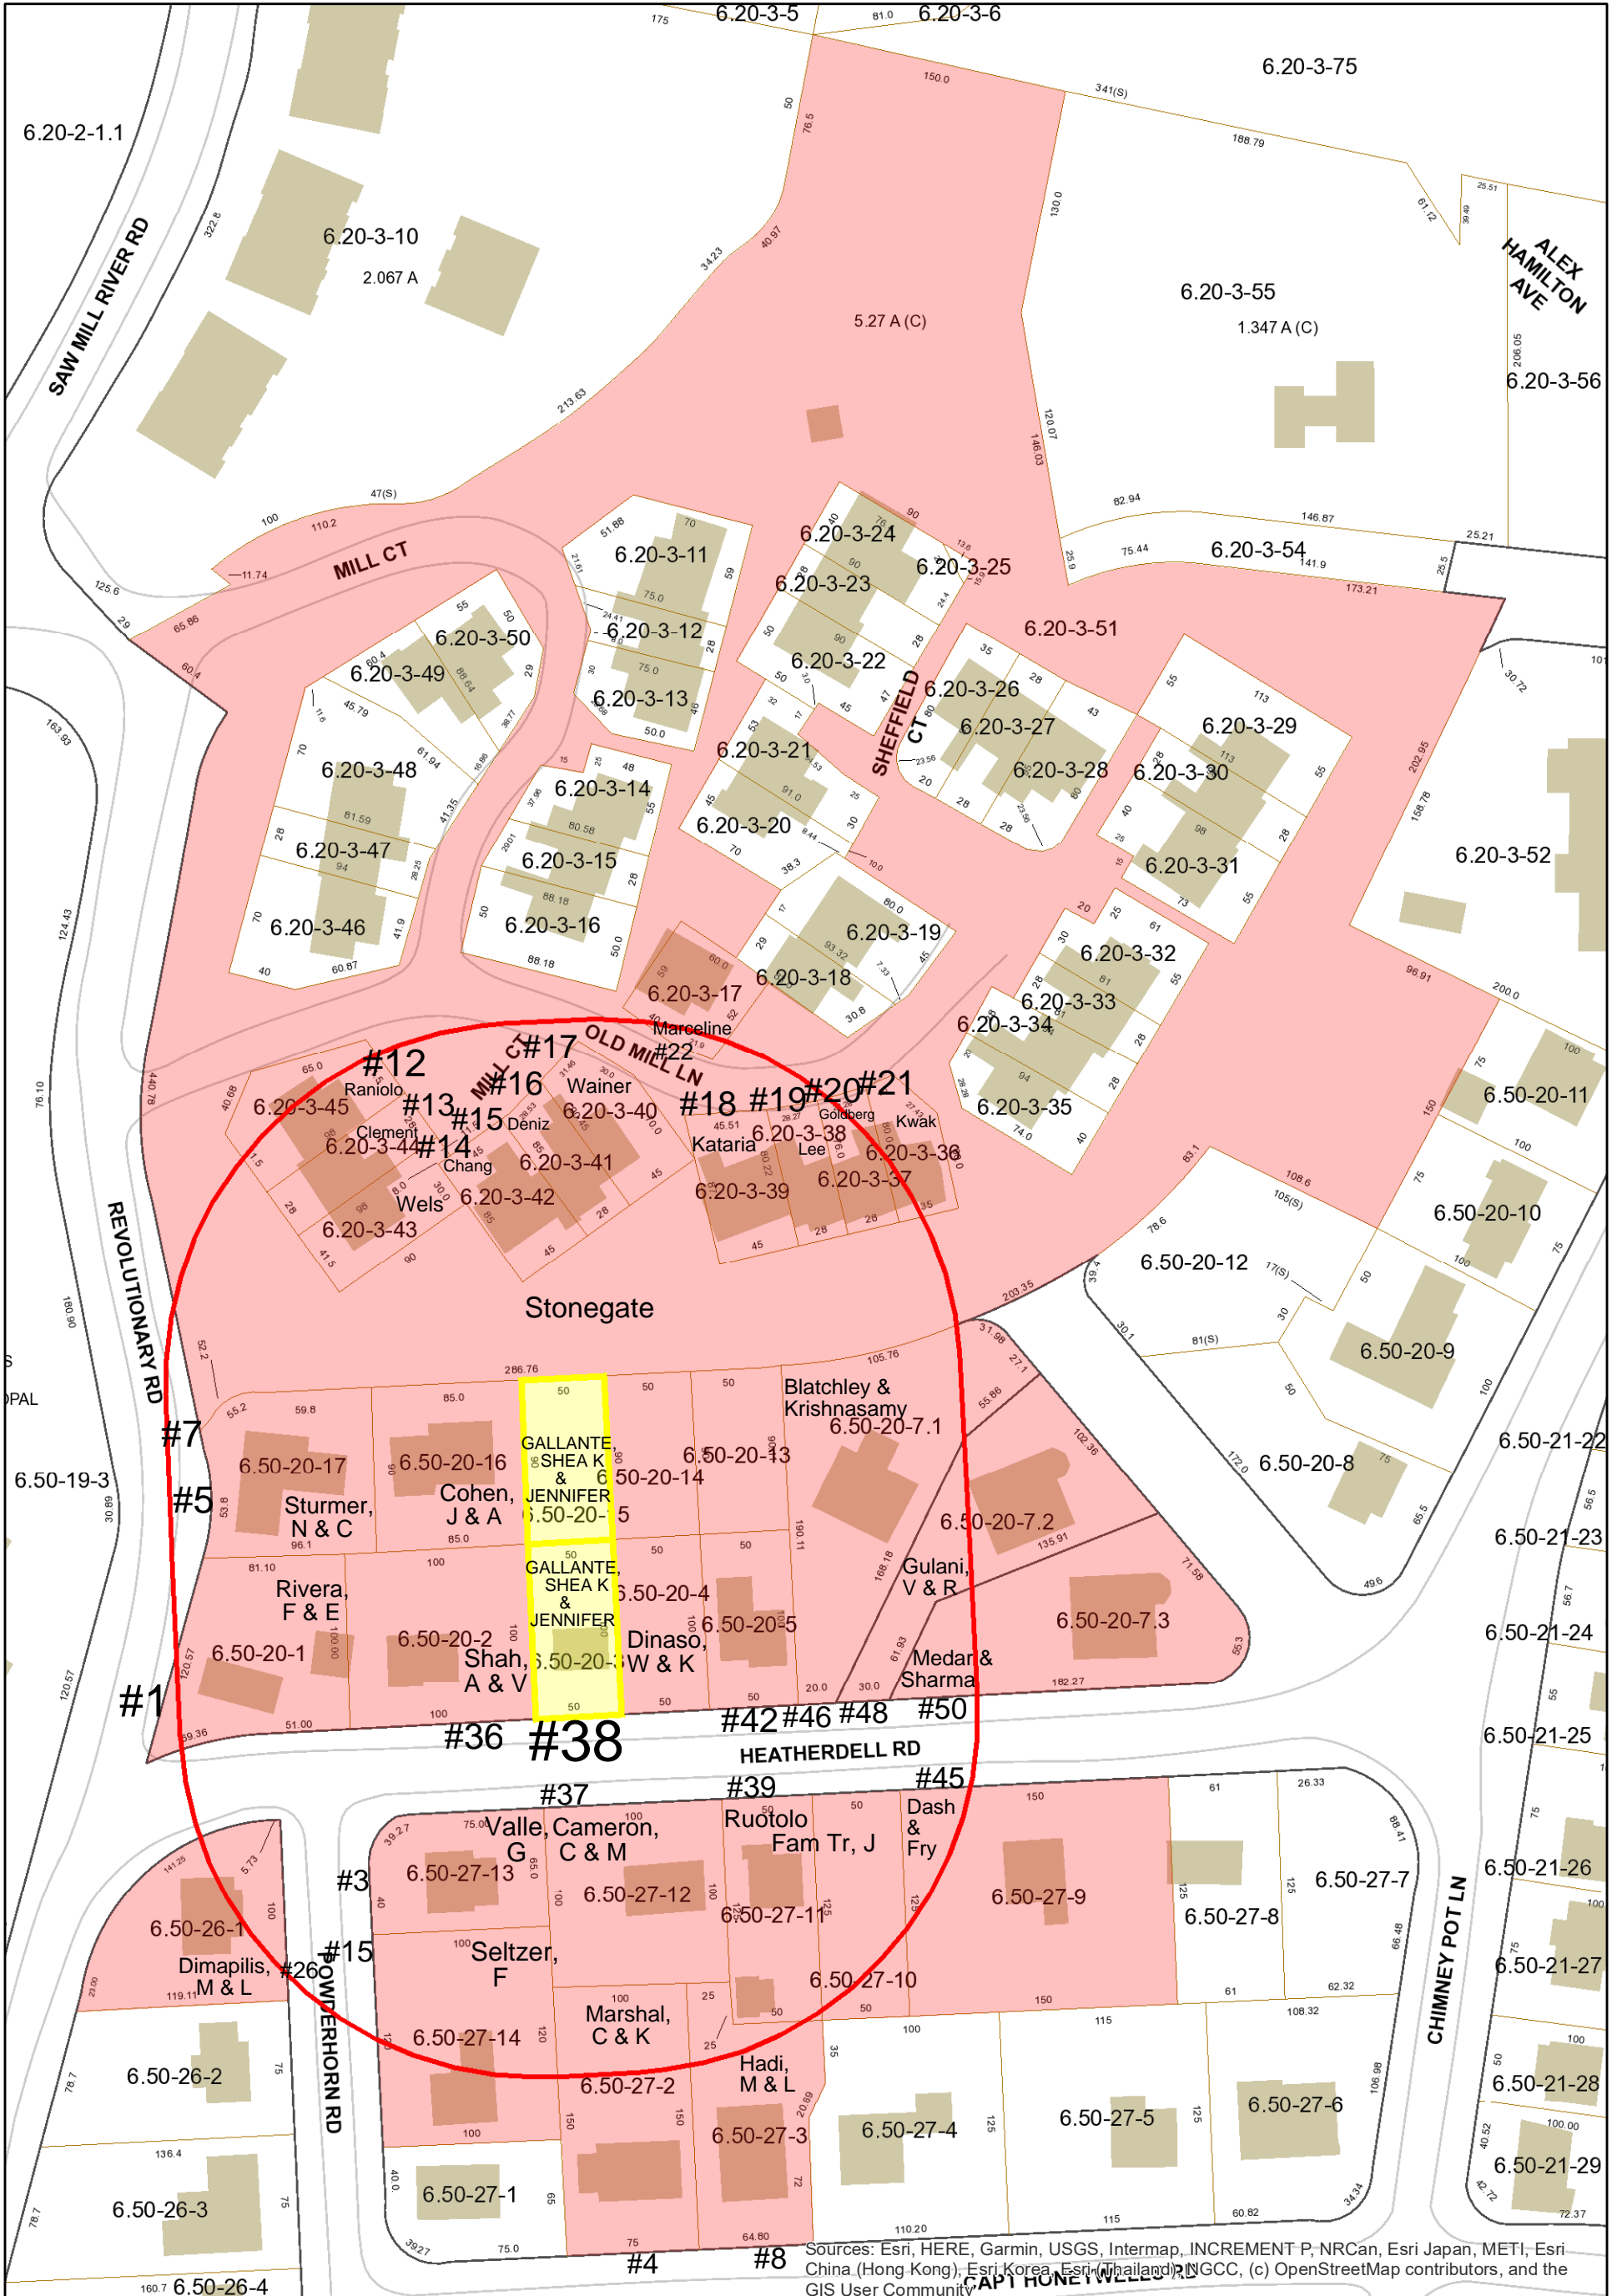

38 Heatherdell Rd-200'Map-Ards

Greenburgh, NY

1 inch = 90 Feet

November 8, 2021

www.cai-tech.com

Sources: Esri, HERE, Garmin, USGS, Intermap, INCREMENT P, NRCan, Esri Japan, METI, Esri China (Hong Kong), Esri Korea, Esri (Thailand), NGCC, (c) OpenStreetMap contributors, and the GIS User Community