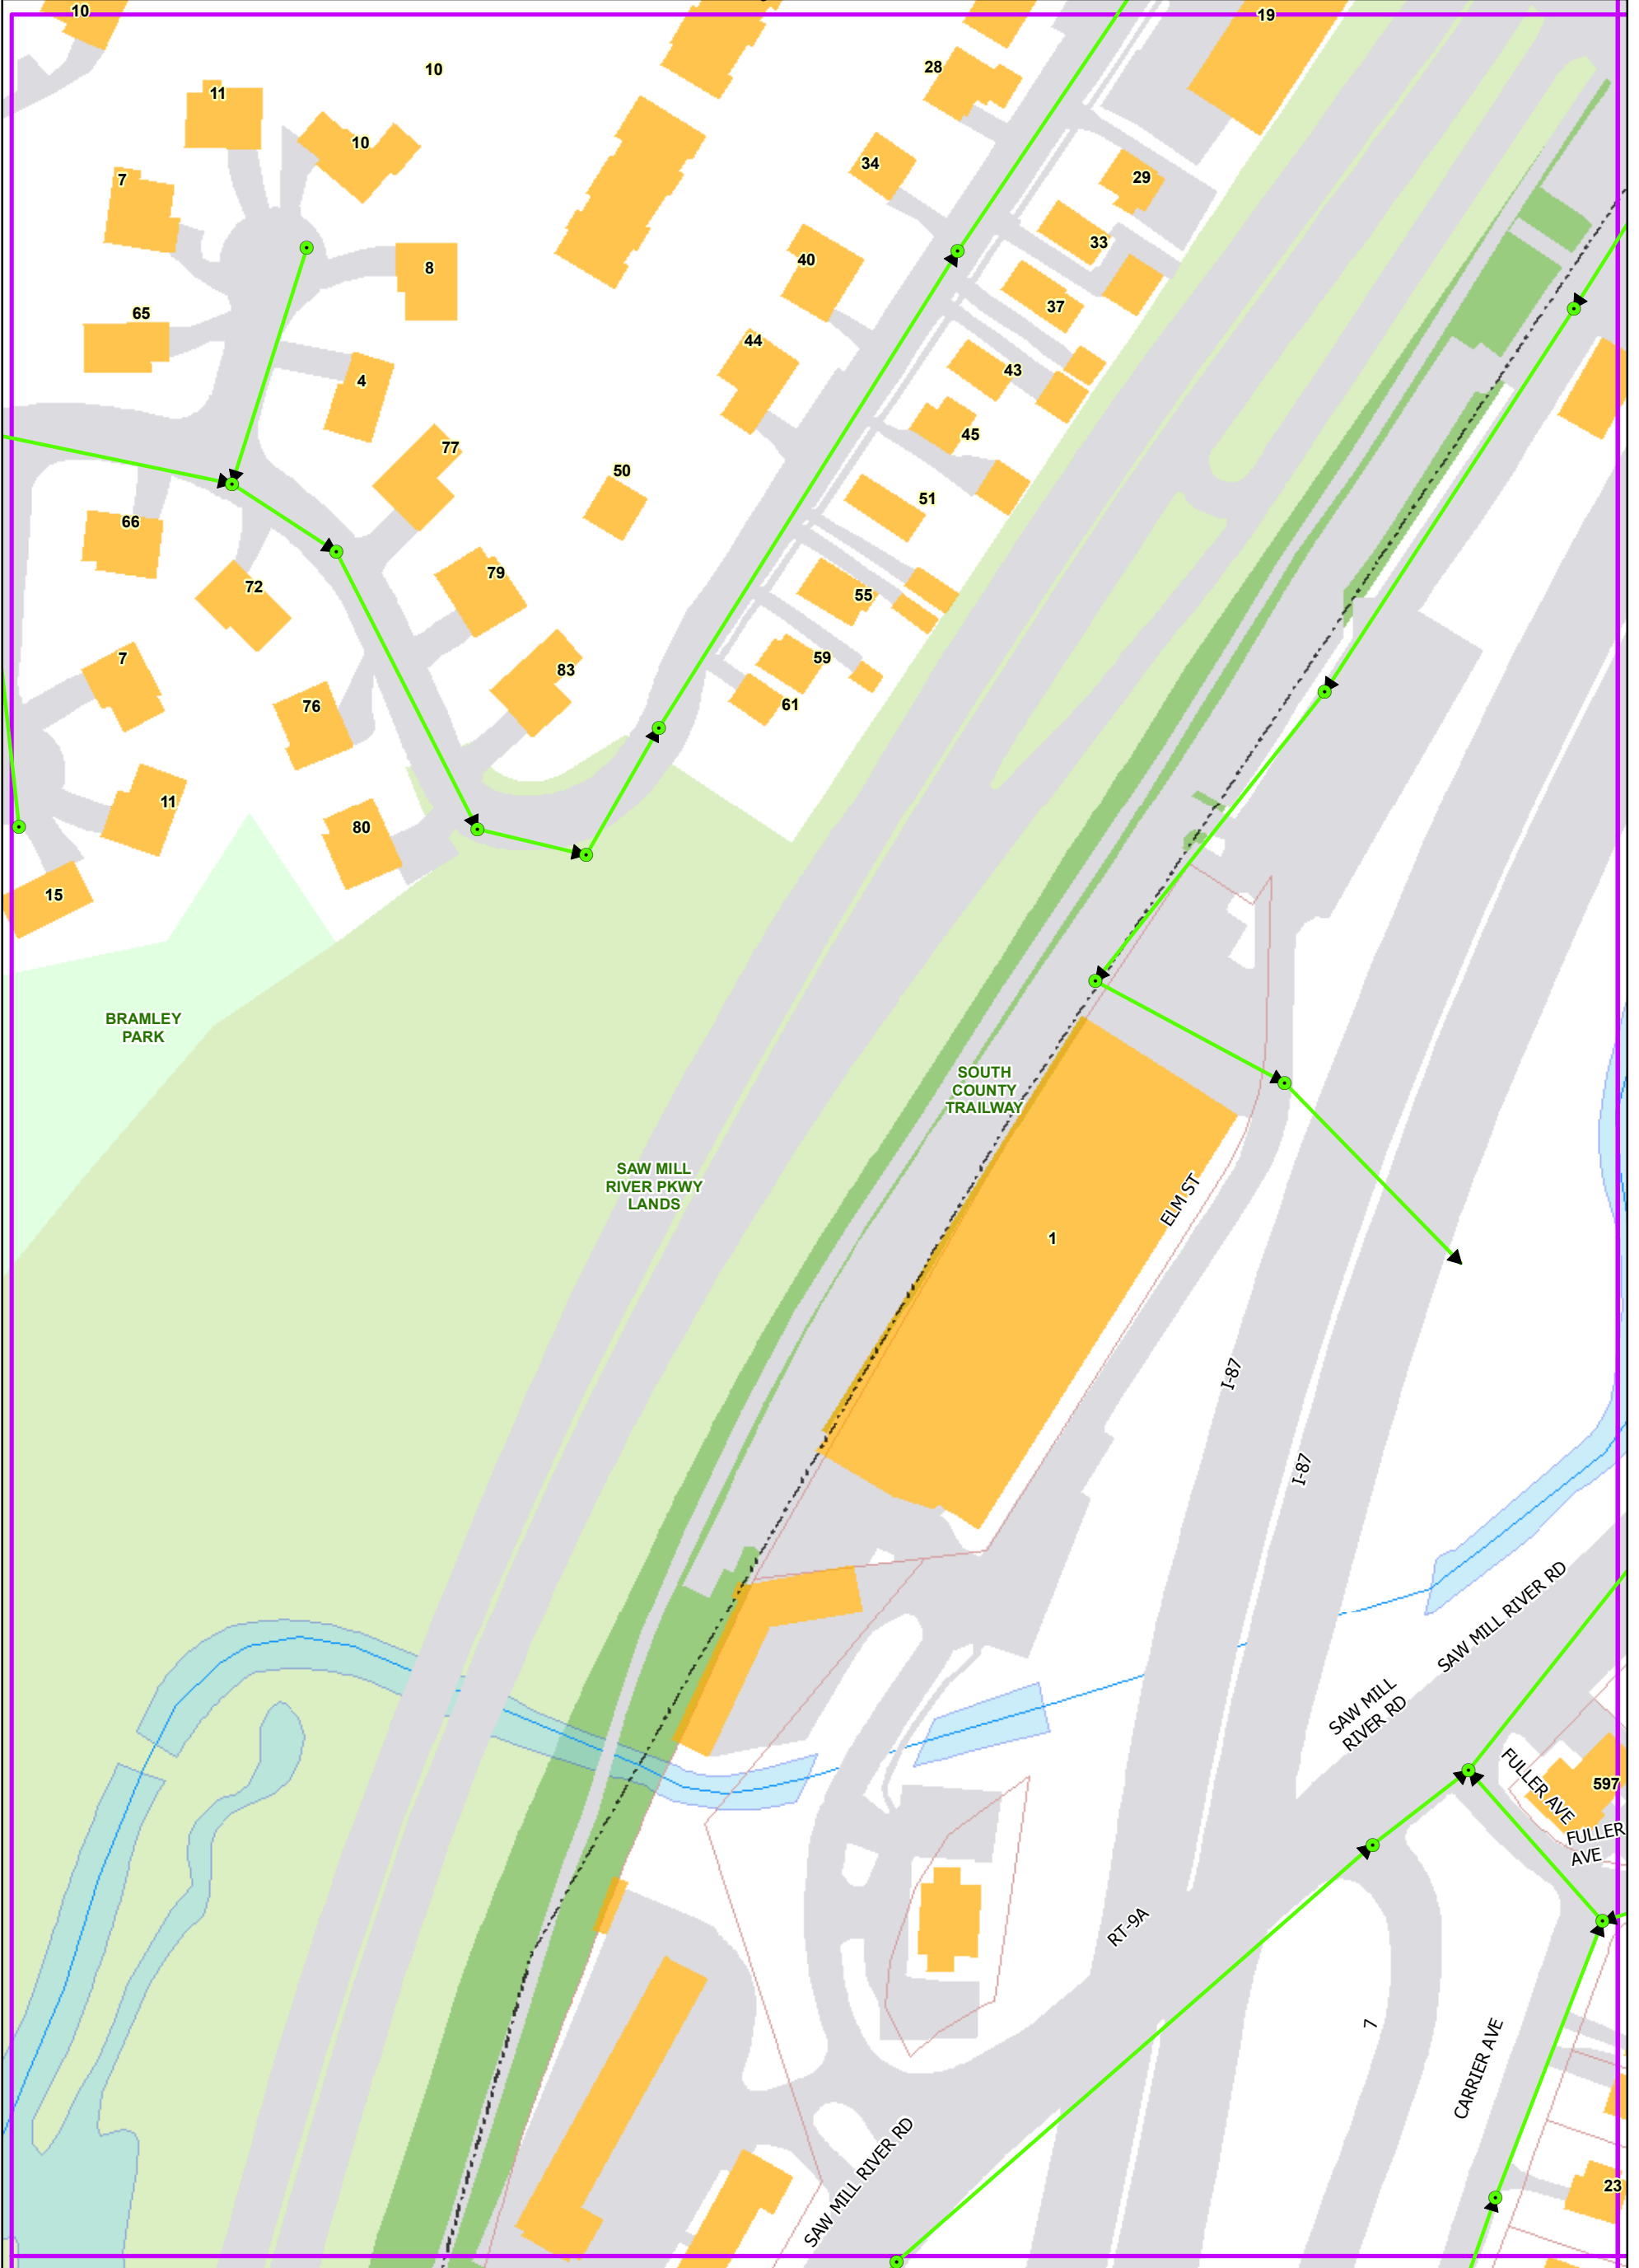

Ardsley, New York

0 25 50 100 Feet

- 123 Addresses
- Sewer Manholes
- Sewer Mains
- Map Page Boundary

- Municipal Boundary
- Buildings
- Parcels

- Roadways
- ~ Streams
- Lake, Pond, or Reservoir

- County Parks
- State Parks
- Local Parks

Sanitary Sewer System

A4
Page 1 of 37
 Michaelian Office Building
 148 Martine Ave Rm 214
 White Plains, NY 10601