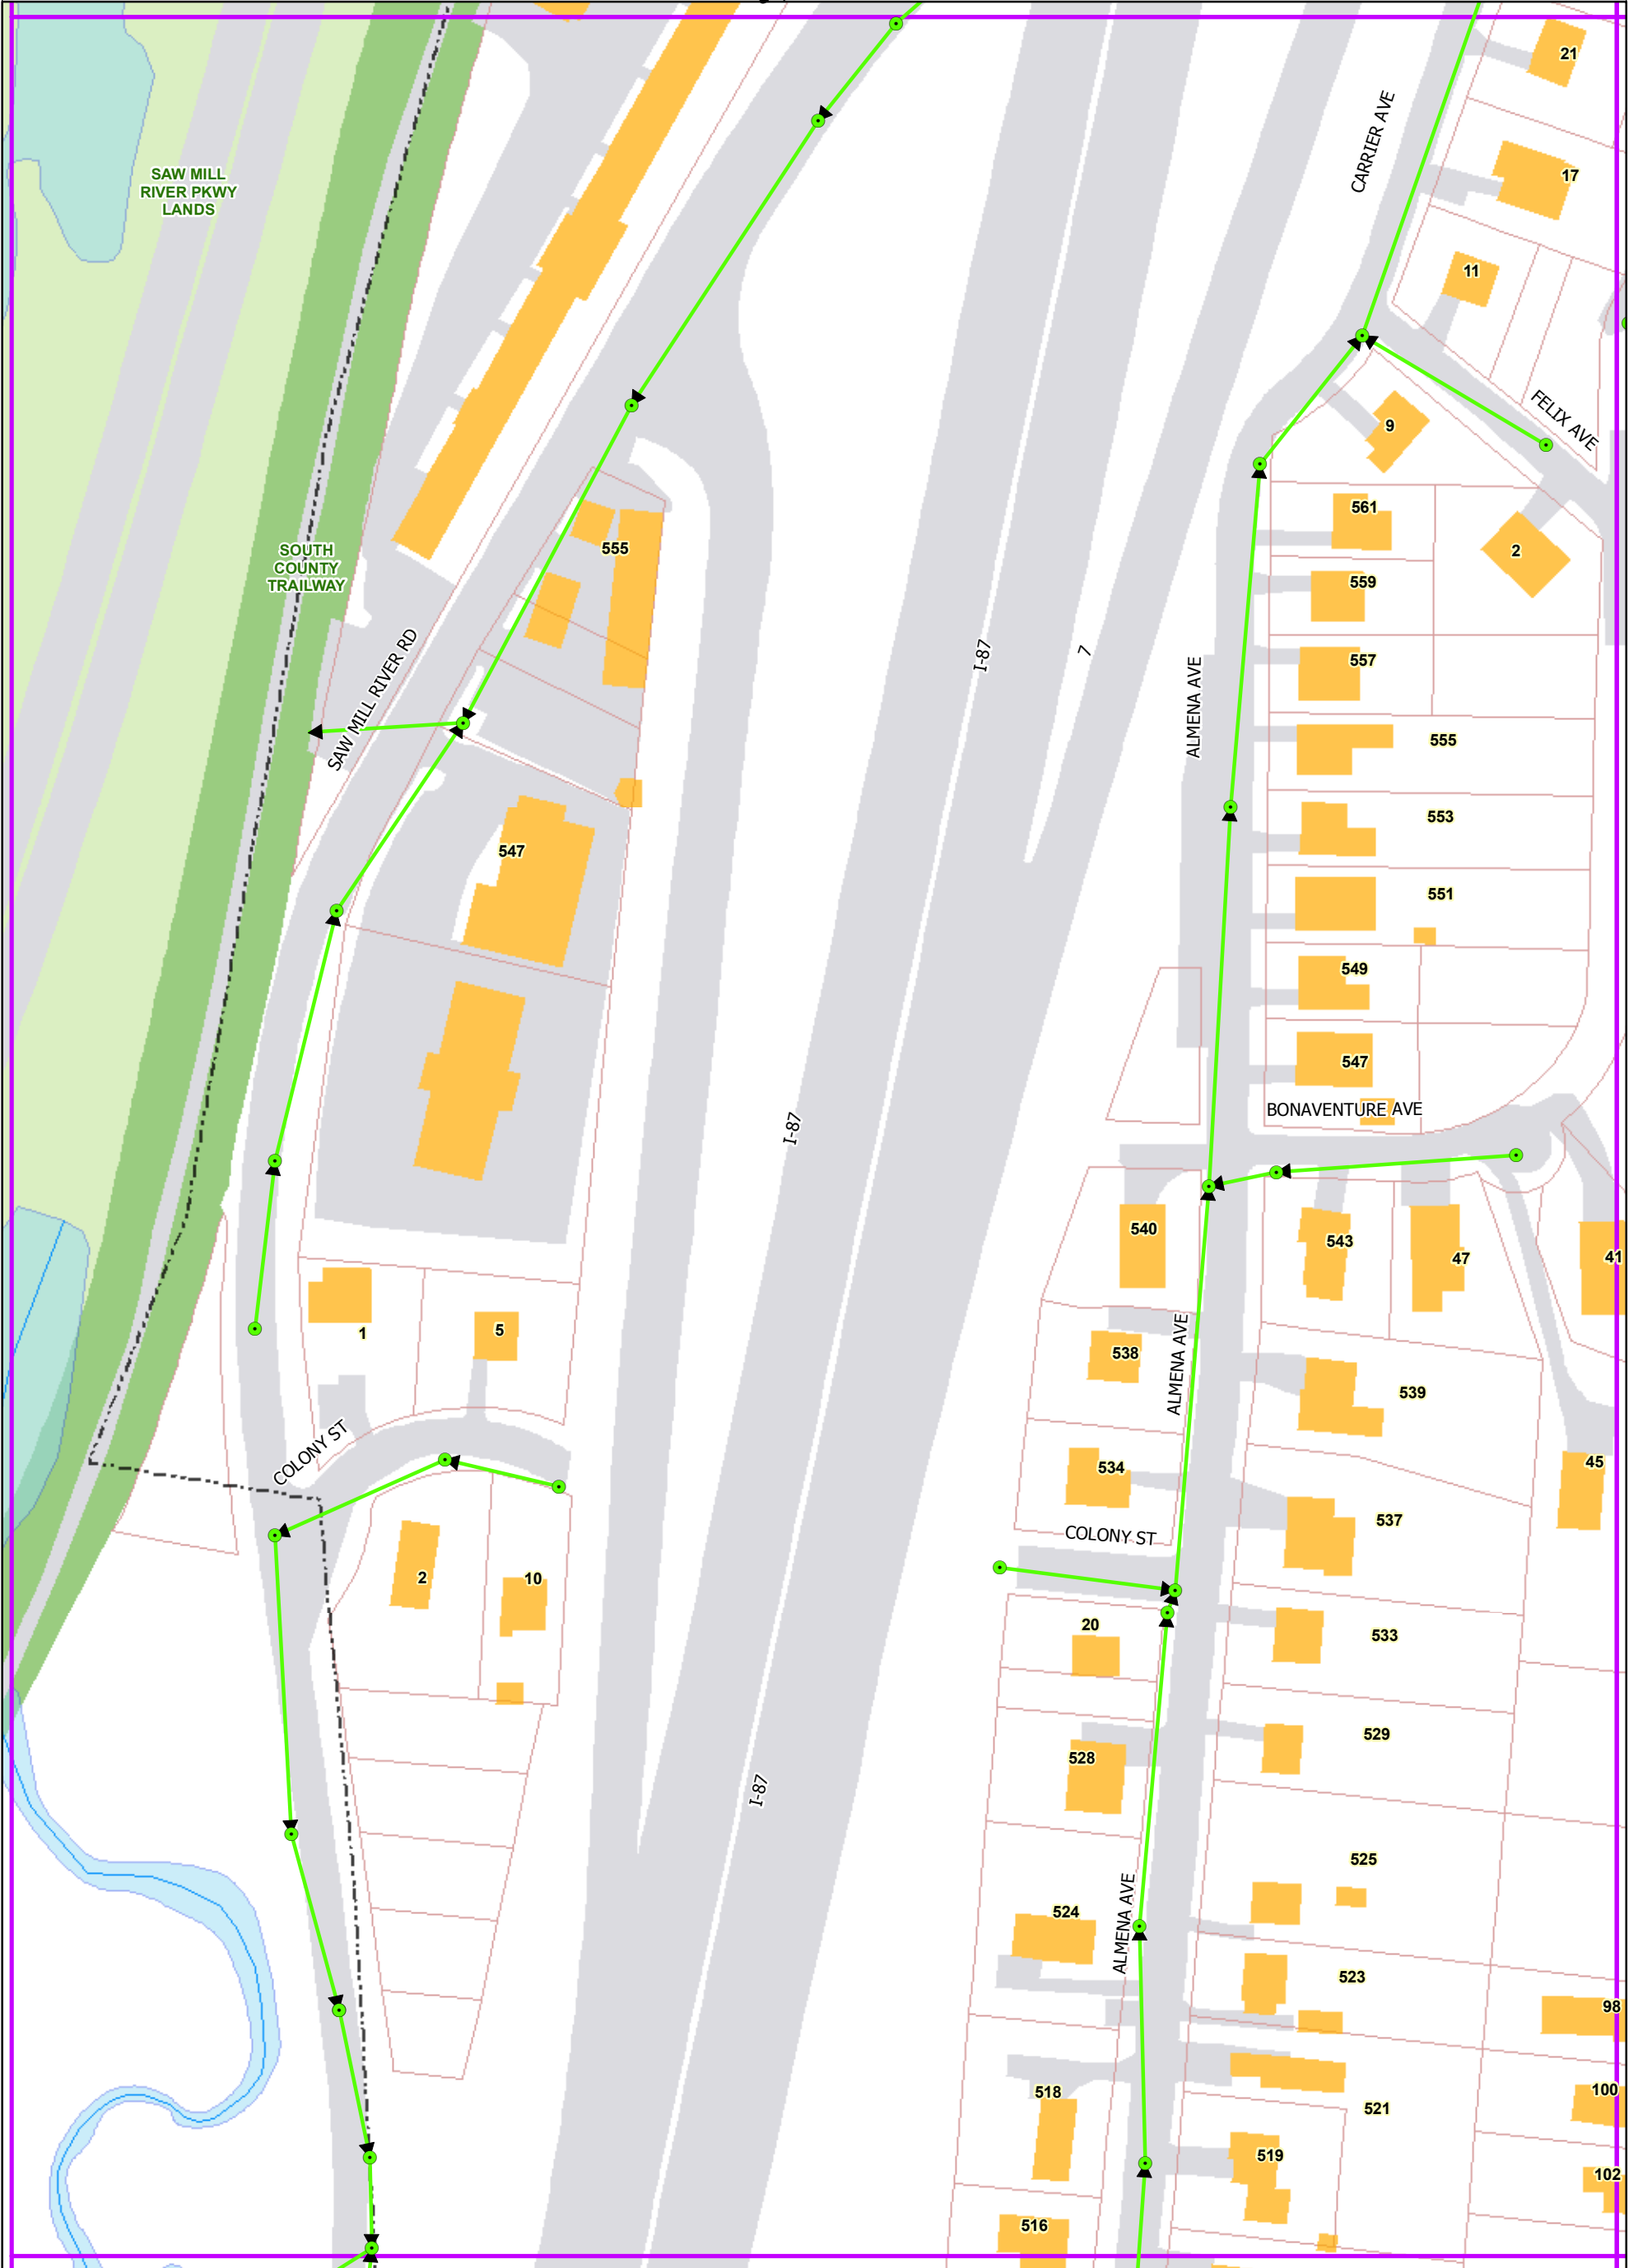

Ardsley, New York

0 25 50 100 Feet

- 123 Addresses
- Sewer Manholes
- Sewer Mains
- Map Page Boundary

- Municipal Boundary
- Buildings
- Parcels

- Roadways
- ~ Streams
- Lake, Pond, or Reservoir

- County Parks
- State Parks
- Local Parks

Sanitary Sewer System

A5
Page 2 of 37

Michaelian Office Building
148 Martine Ave Rm 214
White Plains, NY 10601

[Westchester.gov](http://www.westchester.gov)