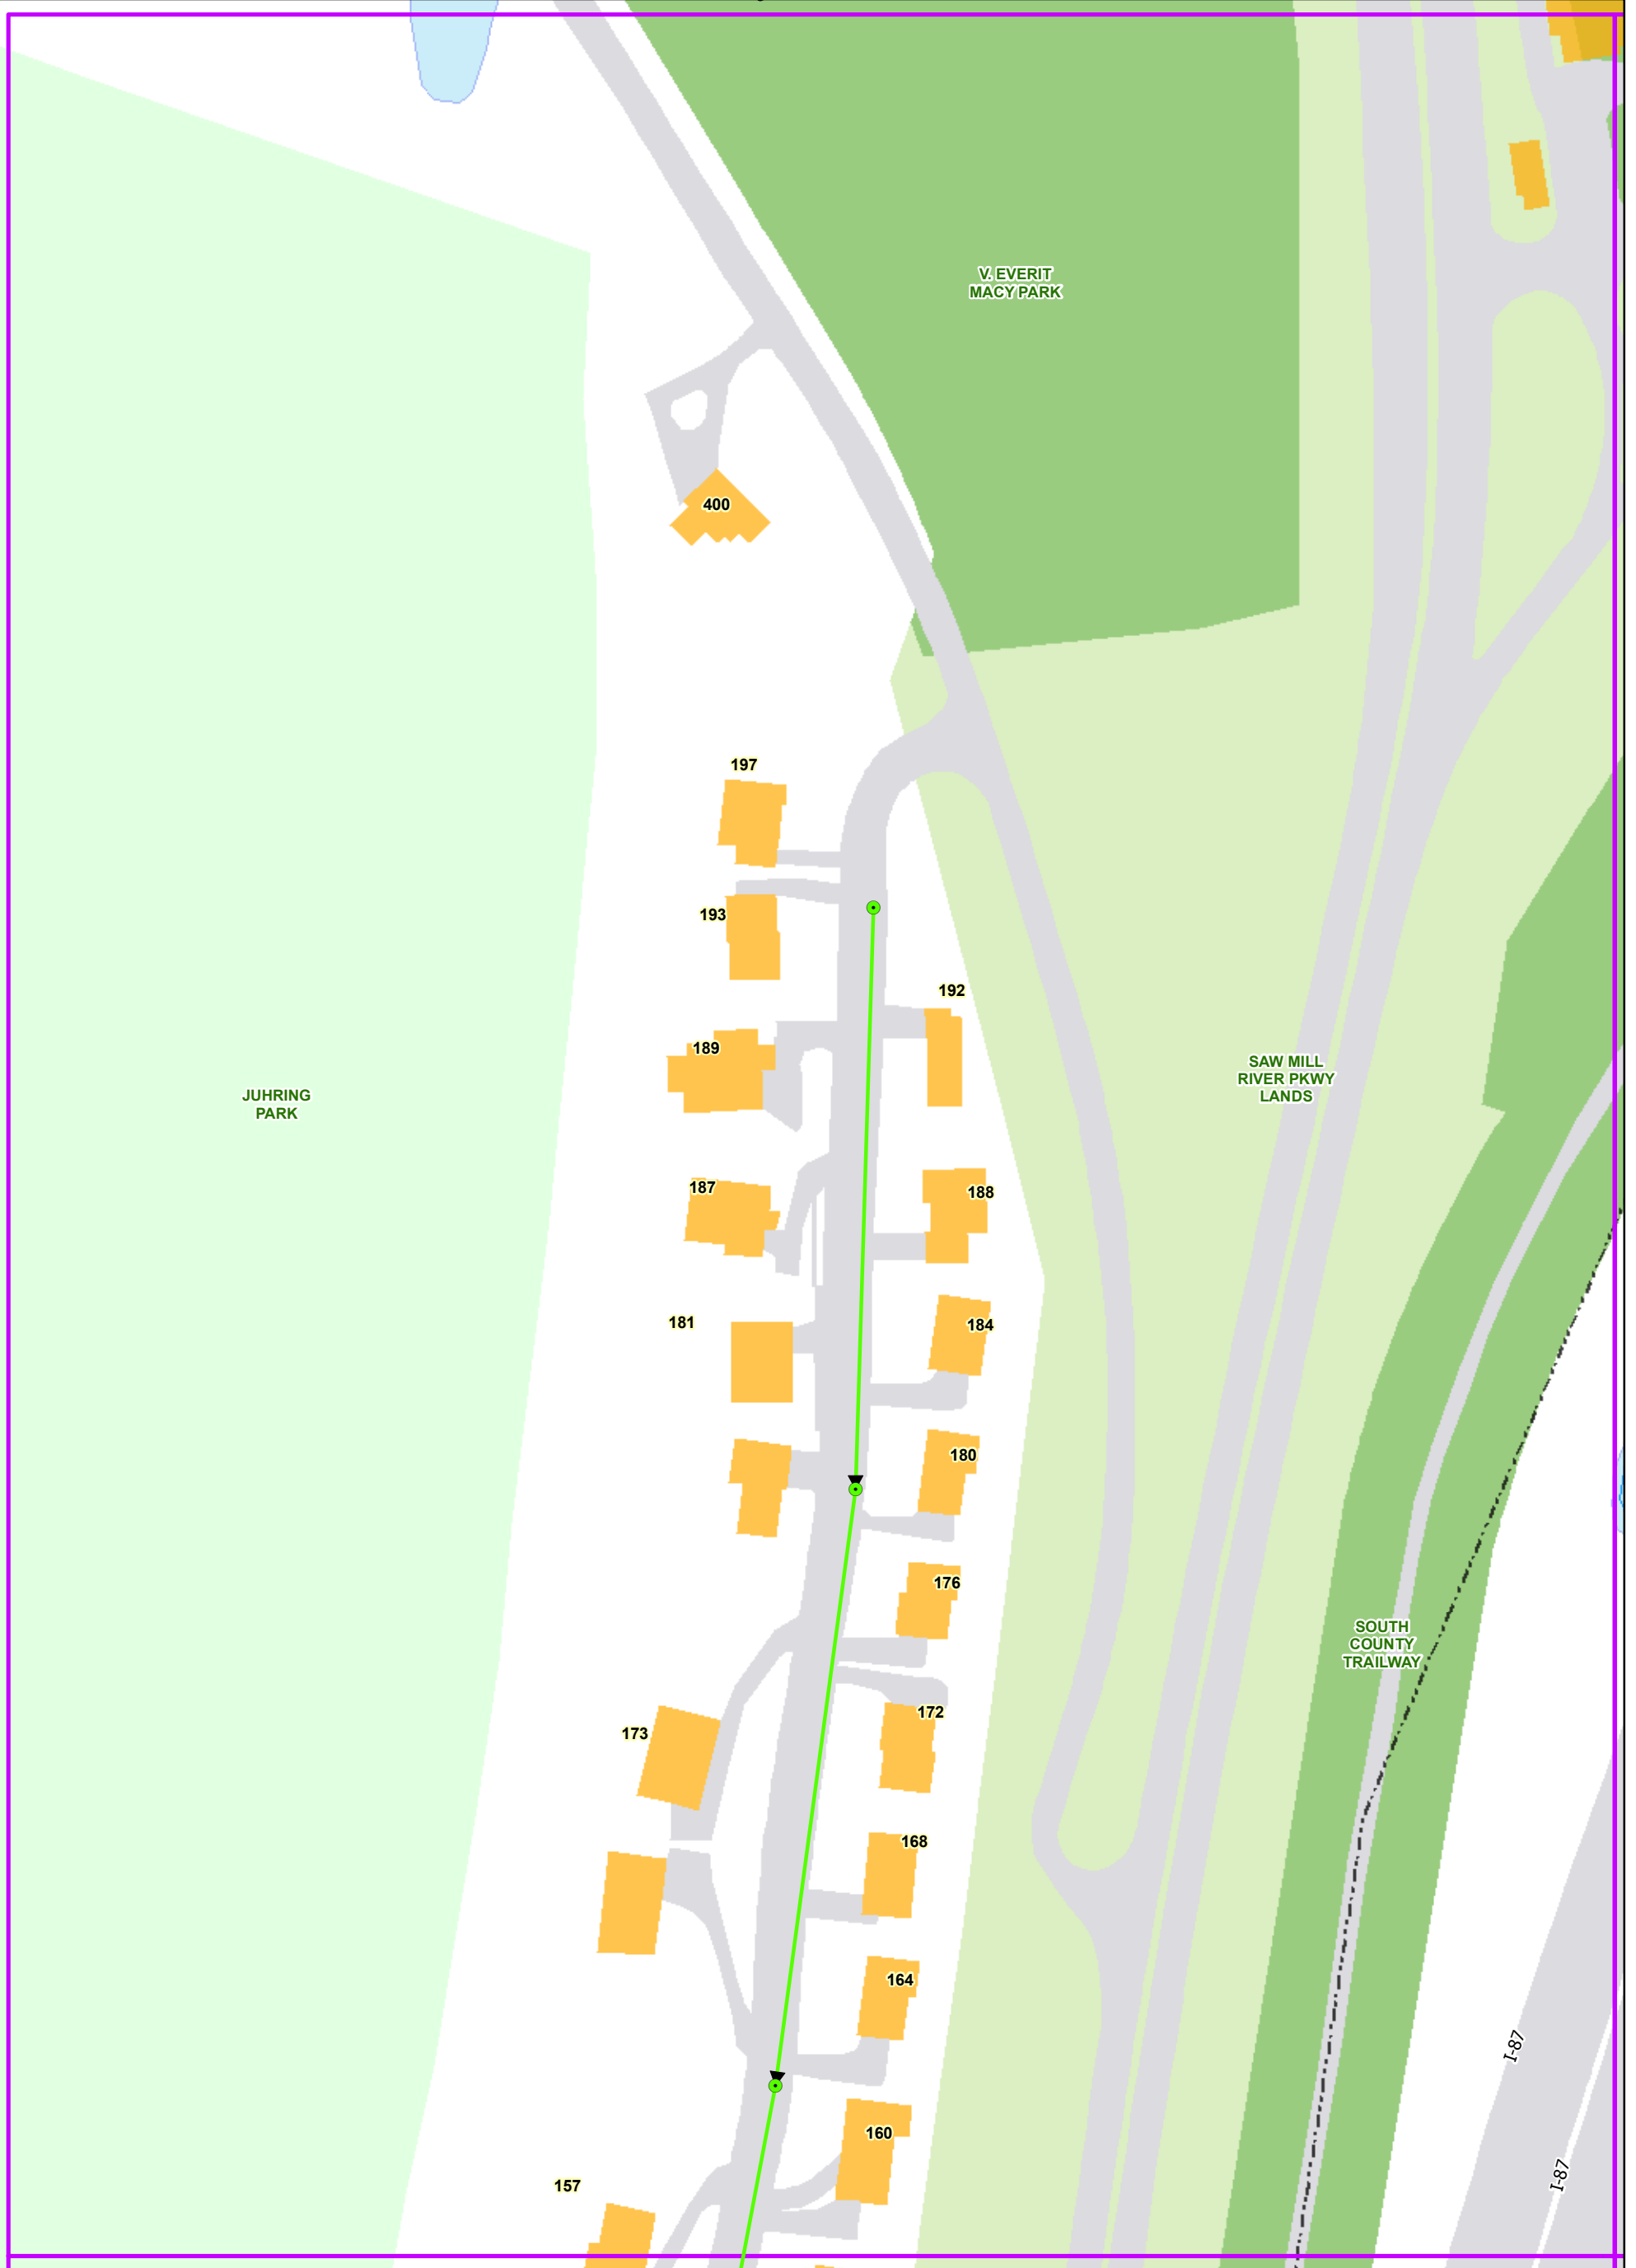

Ardsley, New York

0 25 50 100 Feet

- 123 Addresses
- Sewer Manholes
- ▶ Sewer Mains
- Map Page Boundary

- Municipal Boundary
- Buildings
- Parcels

- Roadways
- ~ Streams
- ~ Lake, Pond, or Reservoir

- County Parks
- State Parks
- Local Parks

Sanitary Sewer System

B1
Page 4 of 37

Michaelian Office Building
148 Martine Ave Rm 214
White Plains, NY 10601

[Westchester.gov](http://www.westchester.gov)