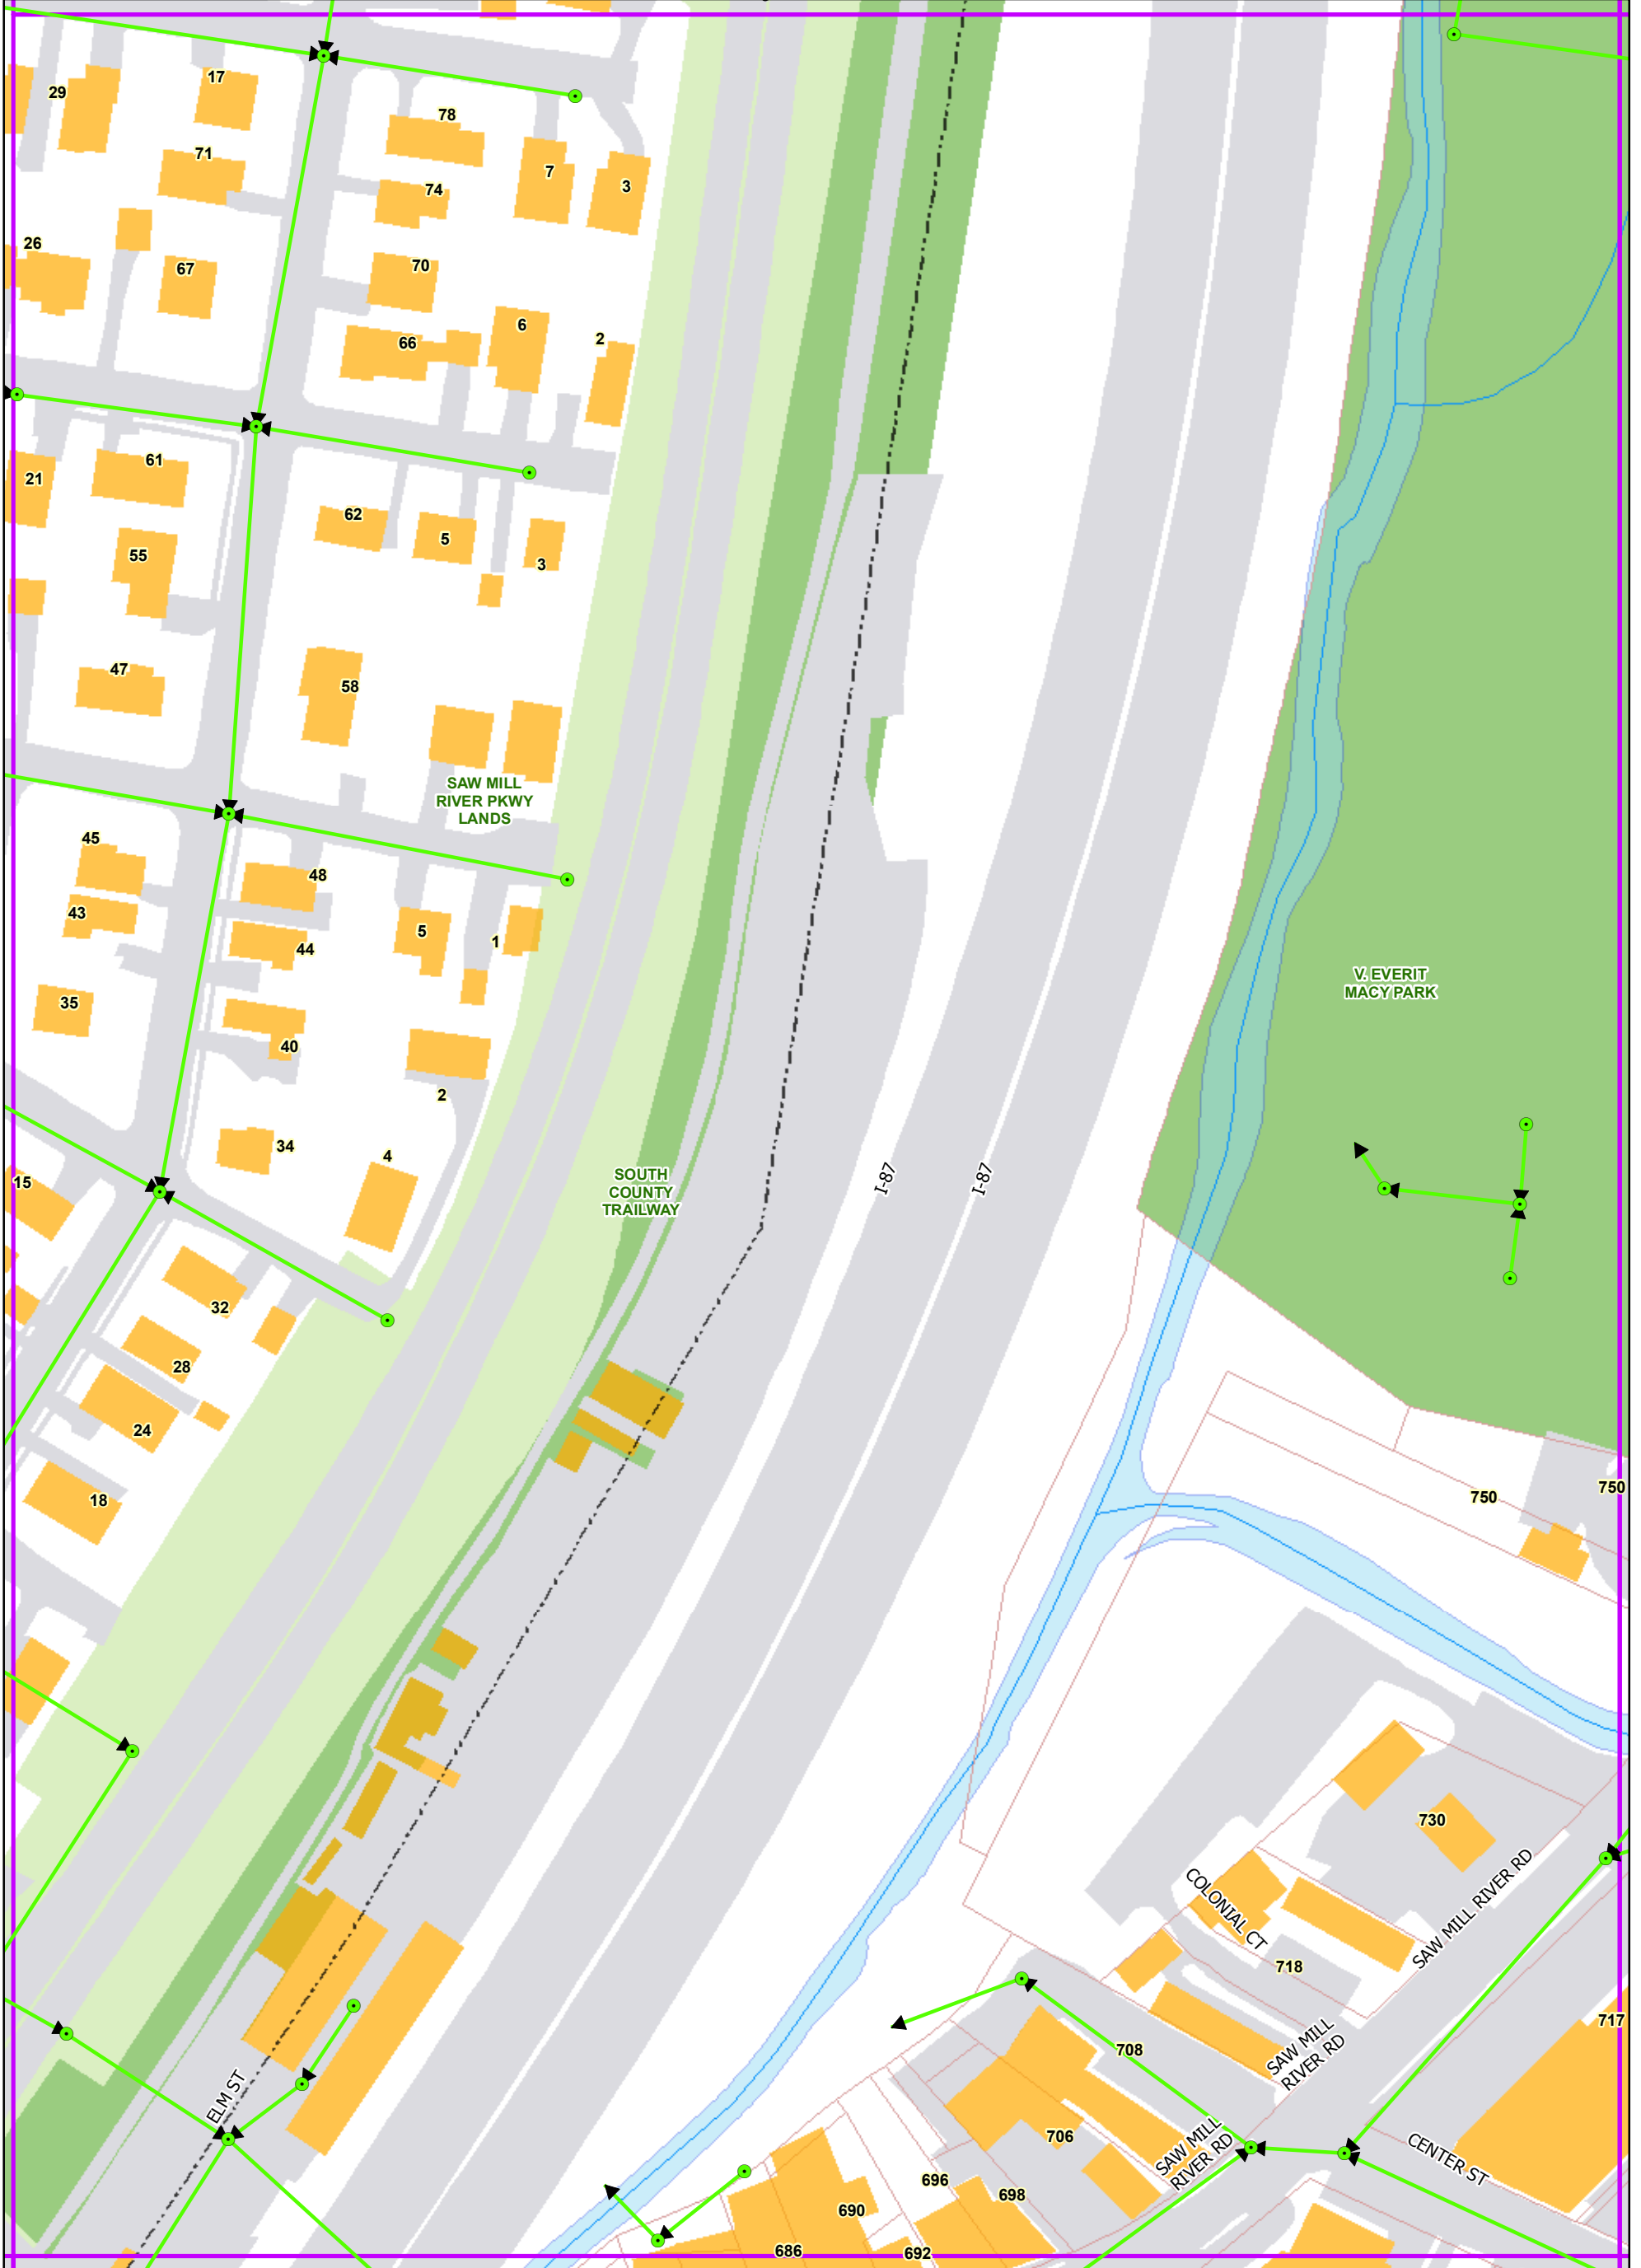

Ardsley, New York

- | | | | |
|---|--------------------|--------------------------|--------------|
| 123 Addresses | Municipal Boundary | Roadways | County Parks |
| Sewer Manholes | Buildings | Streams | State Parks |
| Sewer Mains | Parcels | Lake, Pond, or Reservoir | Local Parks |
| Map Page Boundary | | | |

Sanitary Sewer System

B3
Page 6 of 37
 Michaelian Office Building
 148 Martine Ave Rm 214
 White Plains, NY 10601
[Westchester.gov](http://www.westchester.gov)

	B2	C2
	B3	C3
A4	B4	C4