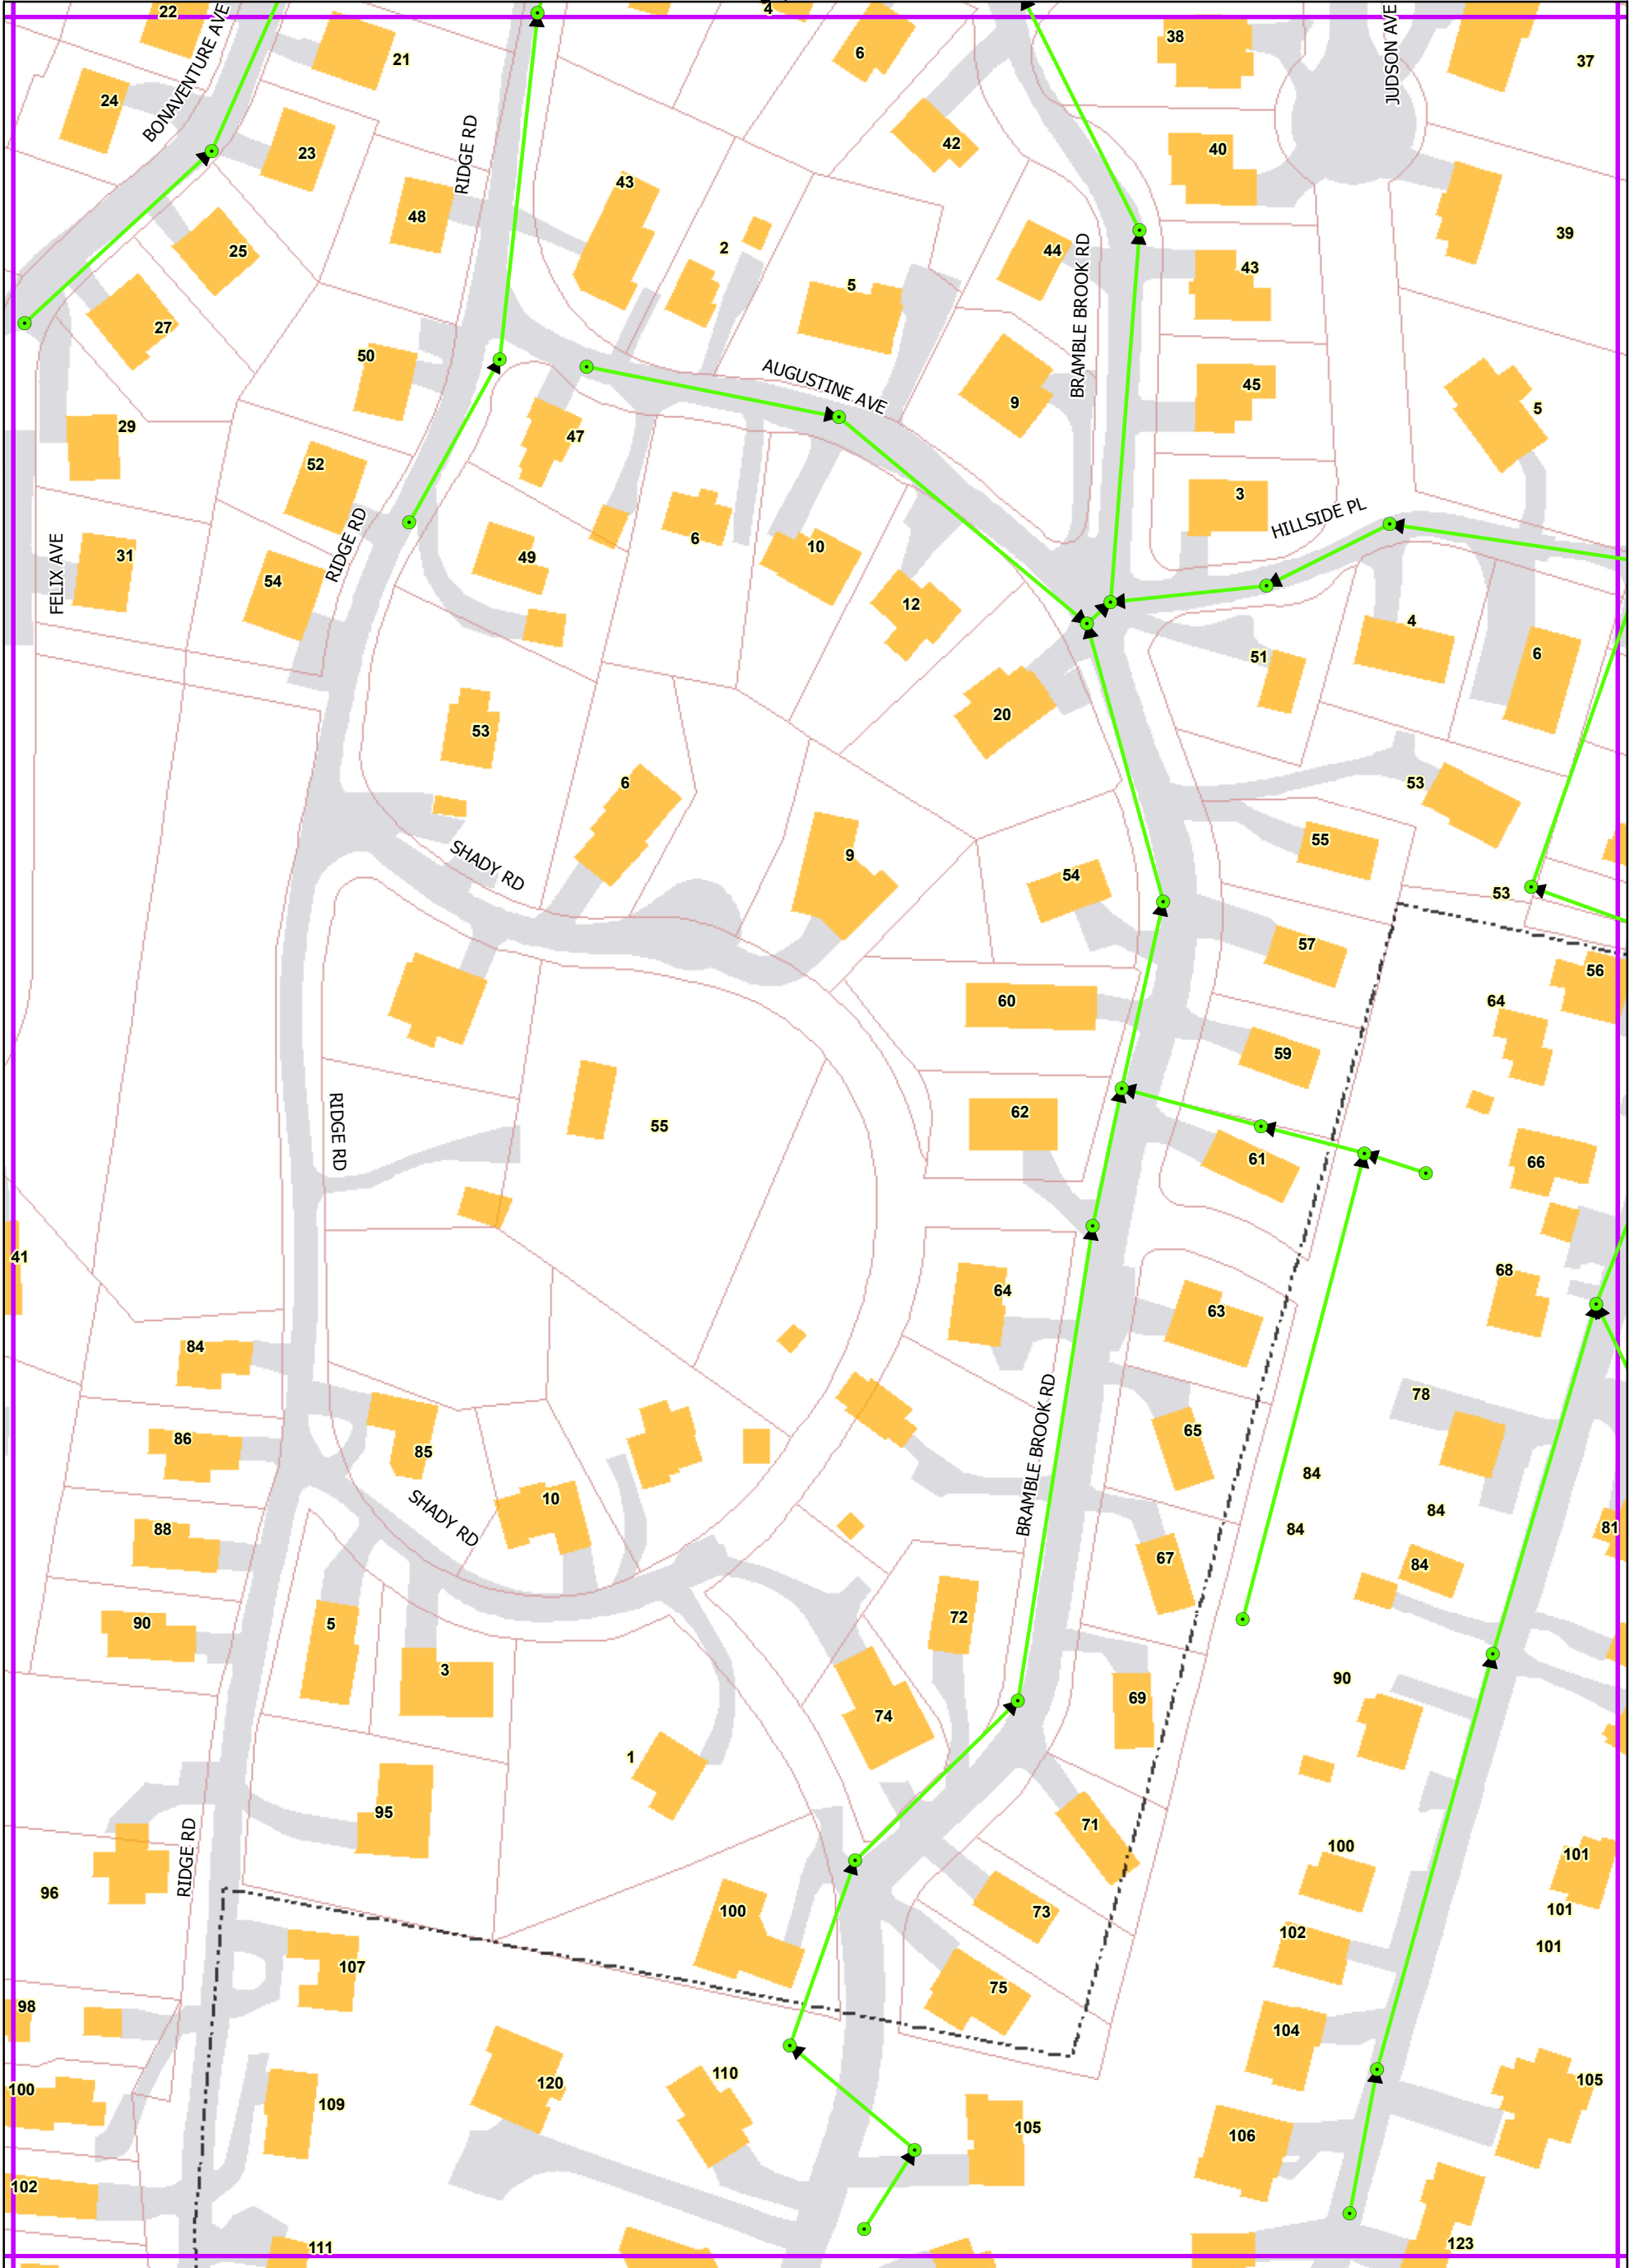

Ardsley, New York

- 123 Addresses
- Sewer Manholes
- Sewer Mains
- Map Page Boundary

- Municipal Boundary
- Buildings
- Parcels

- Roadways
- ~ Streams
- Lake, Pond, or Reservoir

- 🍃 County Parks
- 🍃 State Parks
- 🍃 Local Parks

Sanitary Sewer System

B5
Page 8 of 37
 Michaelian Office Building
 148 Martine Ave Rm 214
 White Plains, NY 10601

A4	B4	C4
A5	B5	C5
A6	B6	