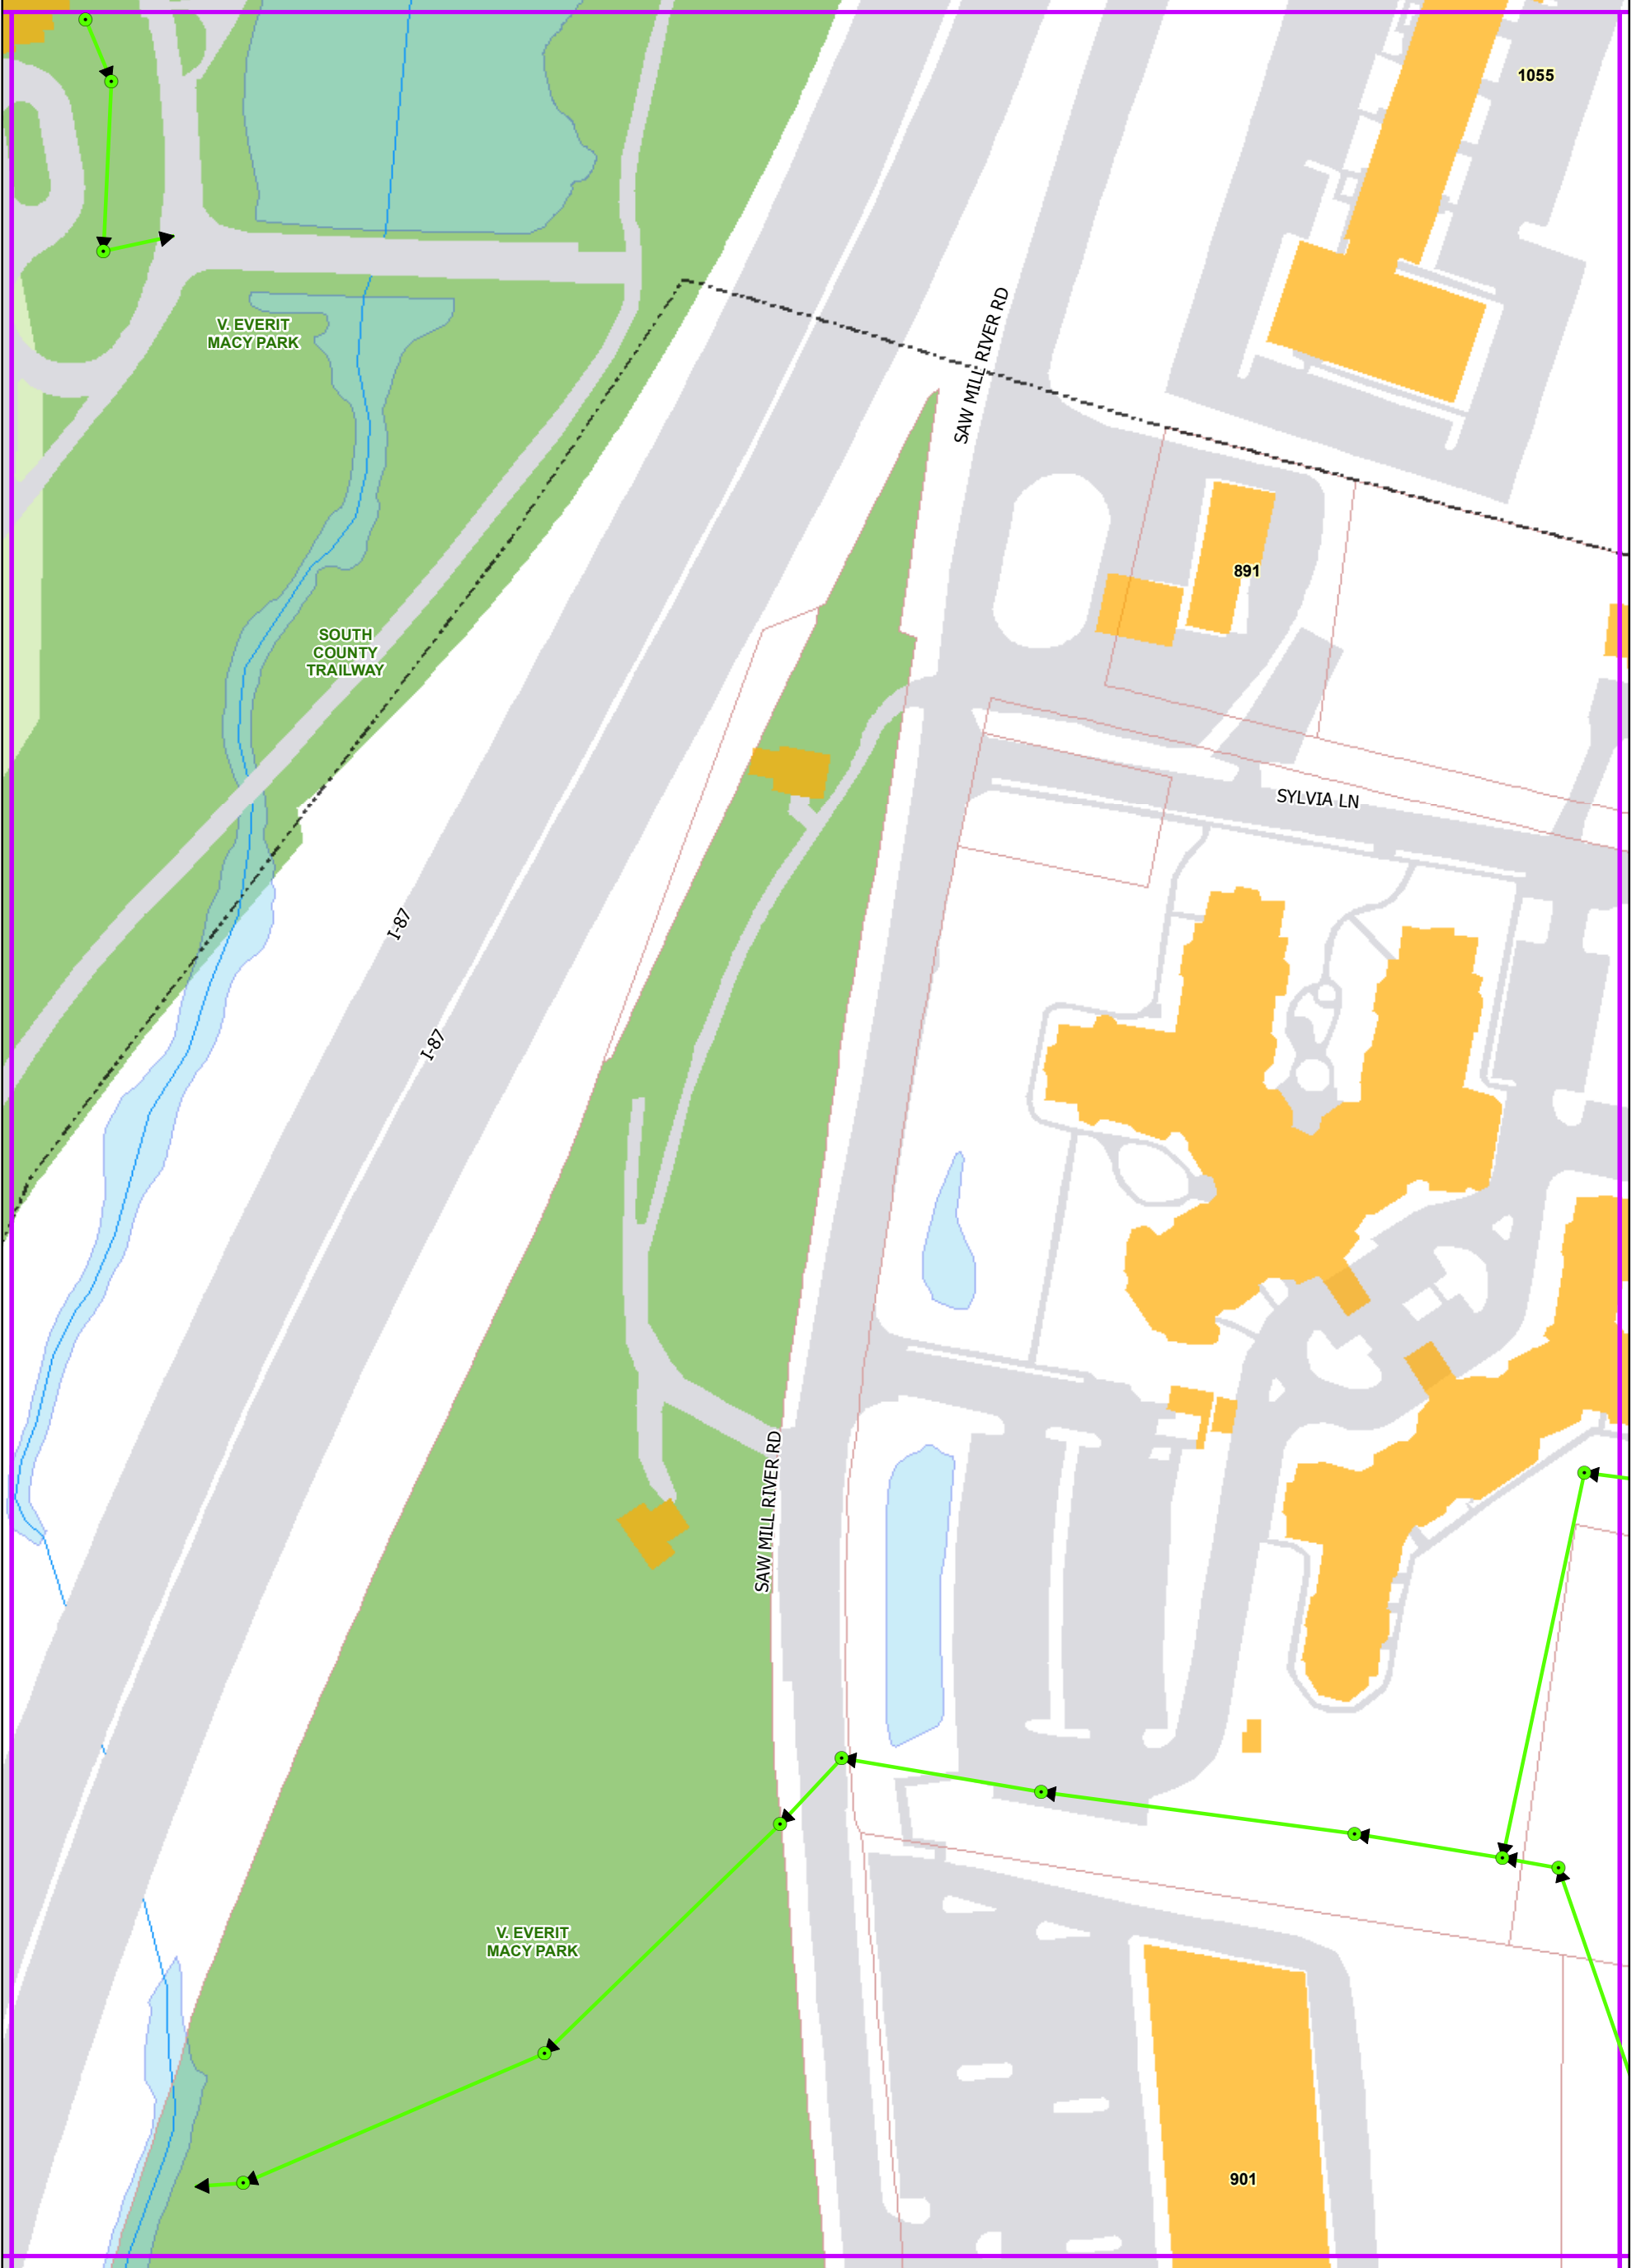

# Ardsley, New York

0 25 50 100 Feet

- 123 Addresses
- Sewer Manholes
- ▶ Sewer Mains
- Map Page Boundary

- Municipal Boundary
- Buildings
- Parcels

- Roadways
- ~ Streams
- Lake, Pond, or Reservoir

- County Parks
- State Parks
- Local Parks

## Sanitary Sewer System

**C1**  
**Page 10 of 37**

Michaelian Office Building  
148 Martine Ave Rm 214  
White Plains, NY 10601

[Westchester.gov](http://www.westchester.gov)

GIS