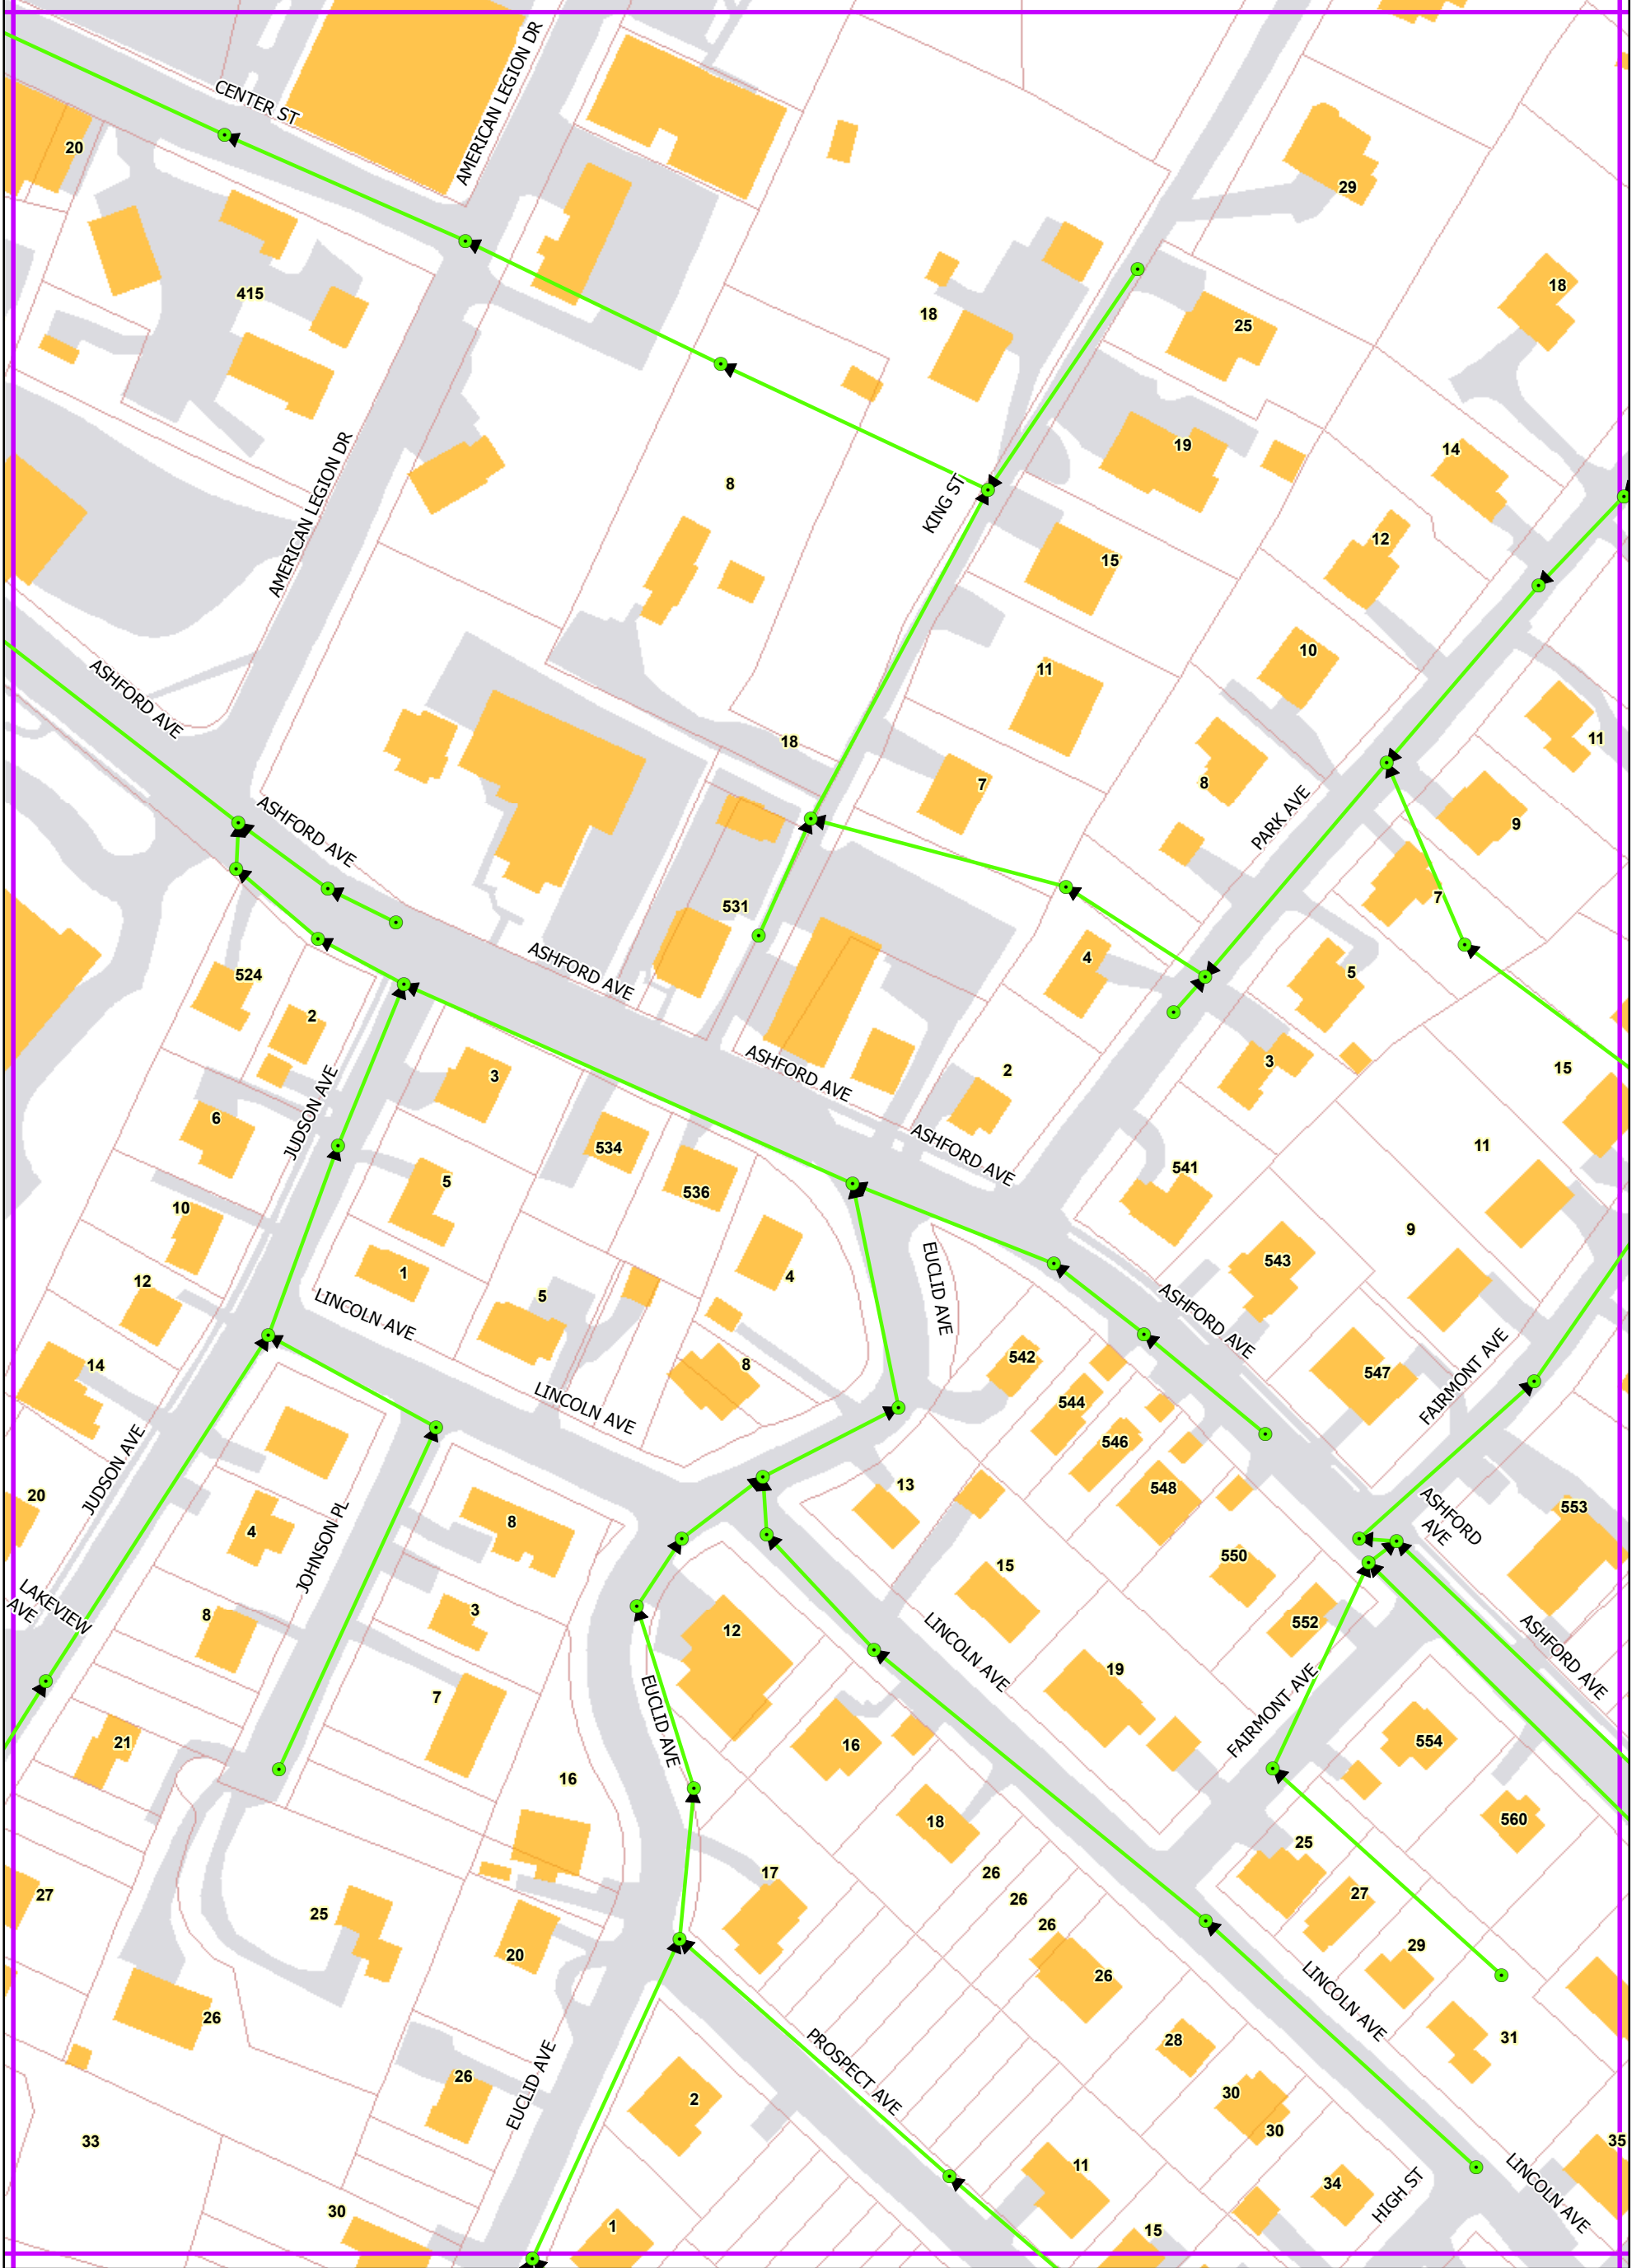

# Ardsville, New York

- 123 Addresses
- Sewer Manholes
- ▶ Sewer Mains
- Map Page Boundary

- Municipal Boundary
- Buildings
- Parcels

- Roadways
- ~ Streams
- Lake, Pond, or Reservoir

- County Parks
- State Parks
- Local Parks

## Sanitary Sewer System

**C4**  
**Page 13 of 37**

Michaelian Office Building  
 148 Martine Ave Rm 214  
 White Plains, NY 10601

B3	C3	D3
B4	C4	D4
B5	C5	D5