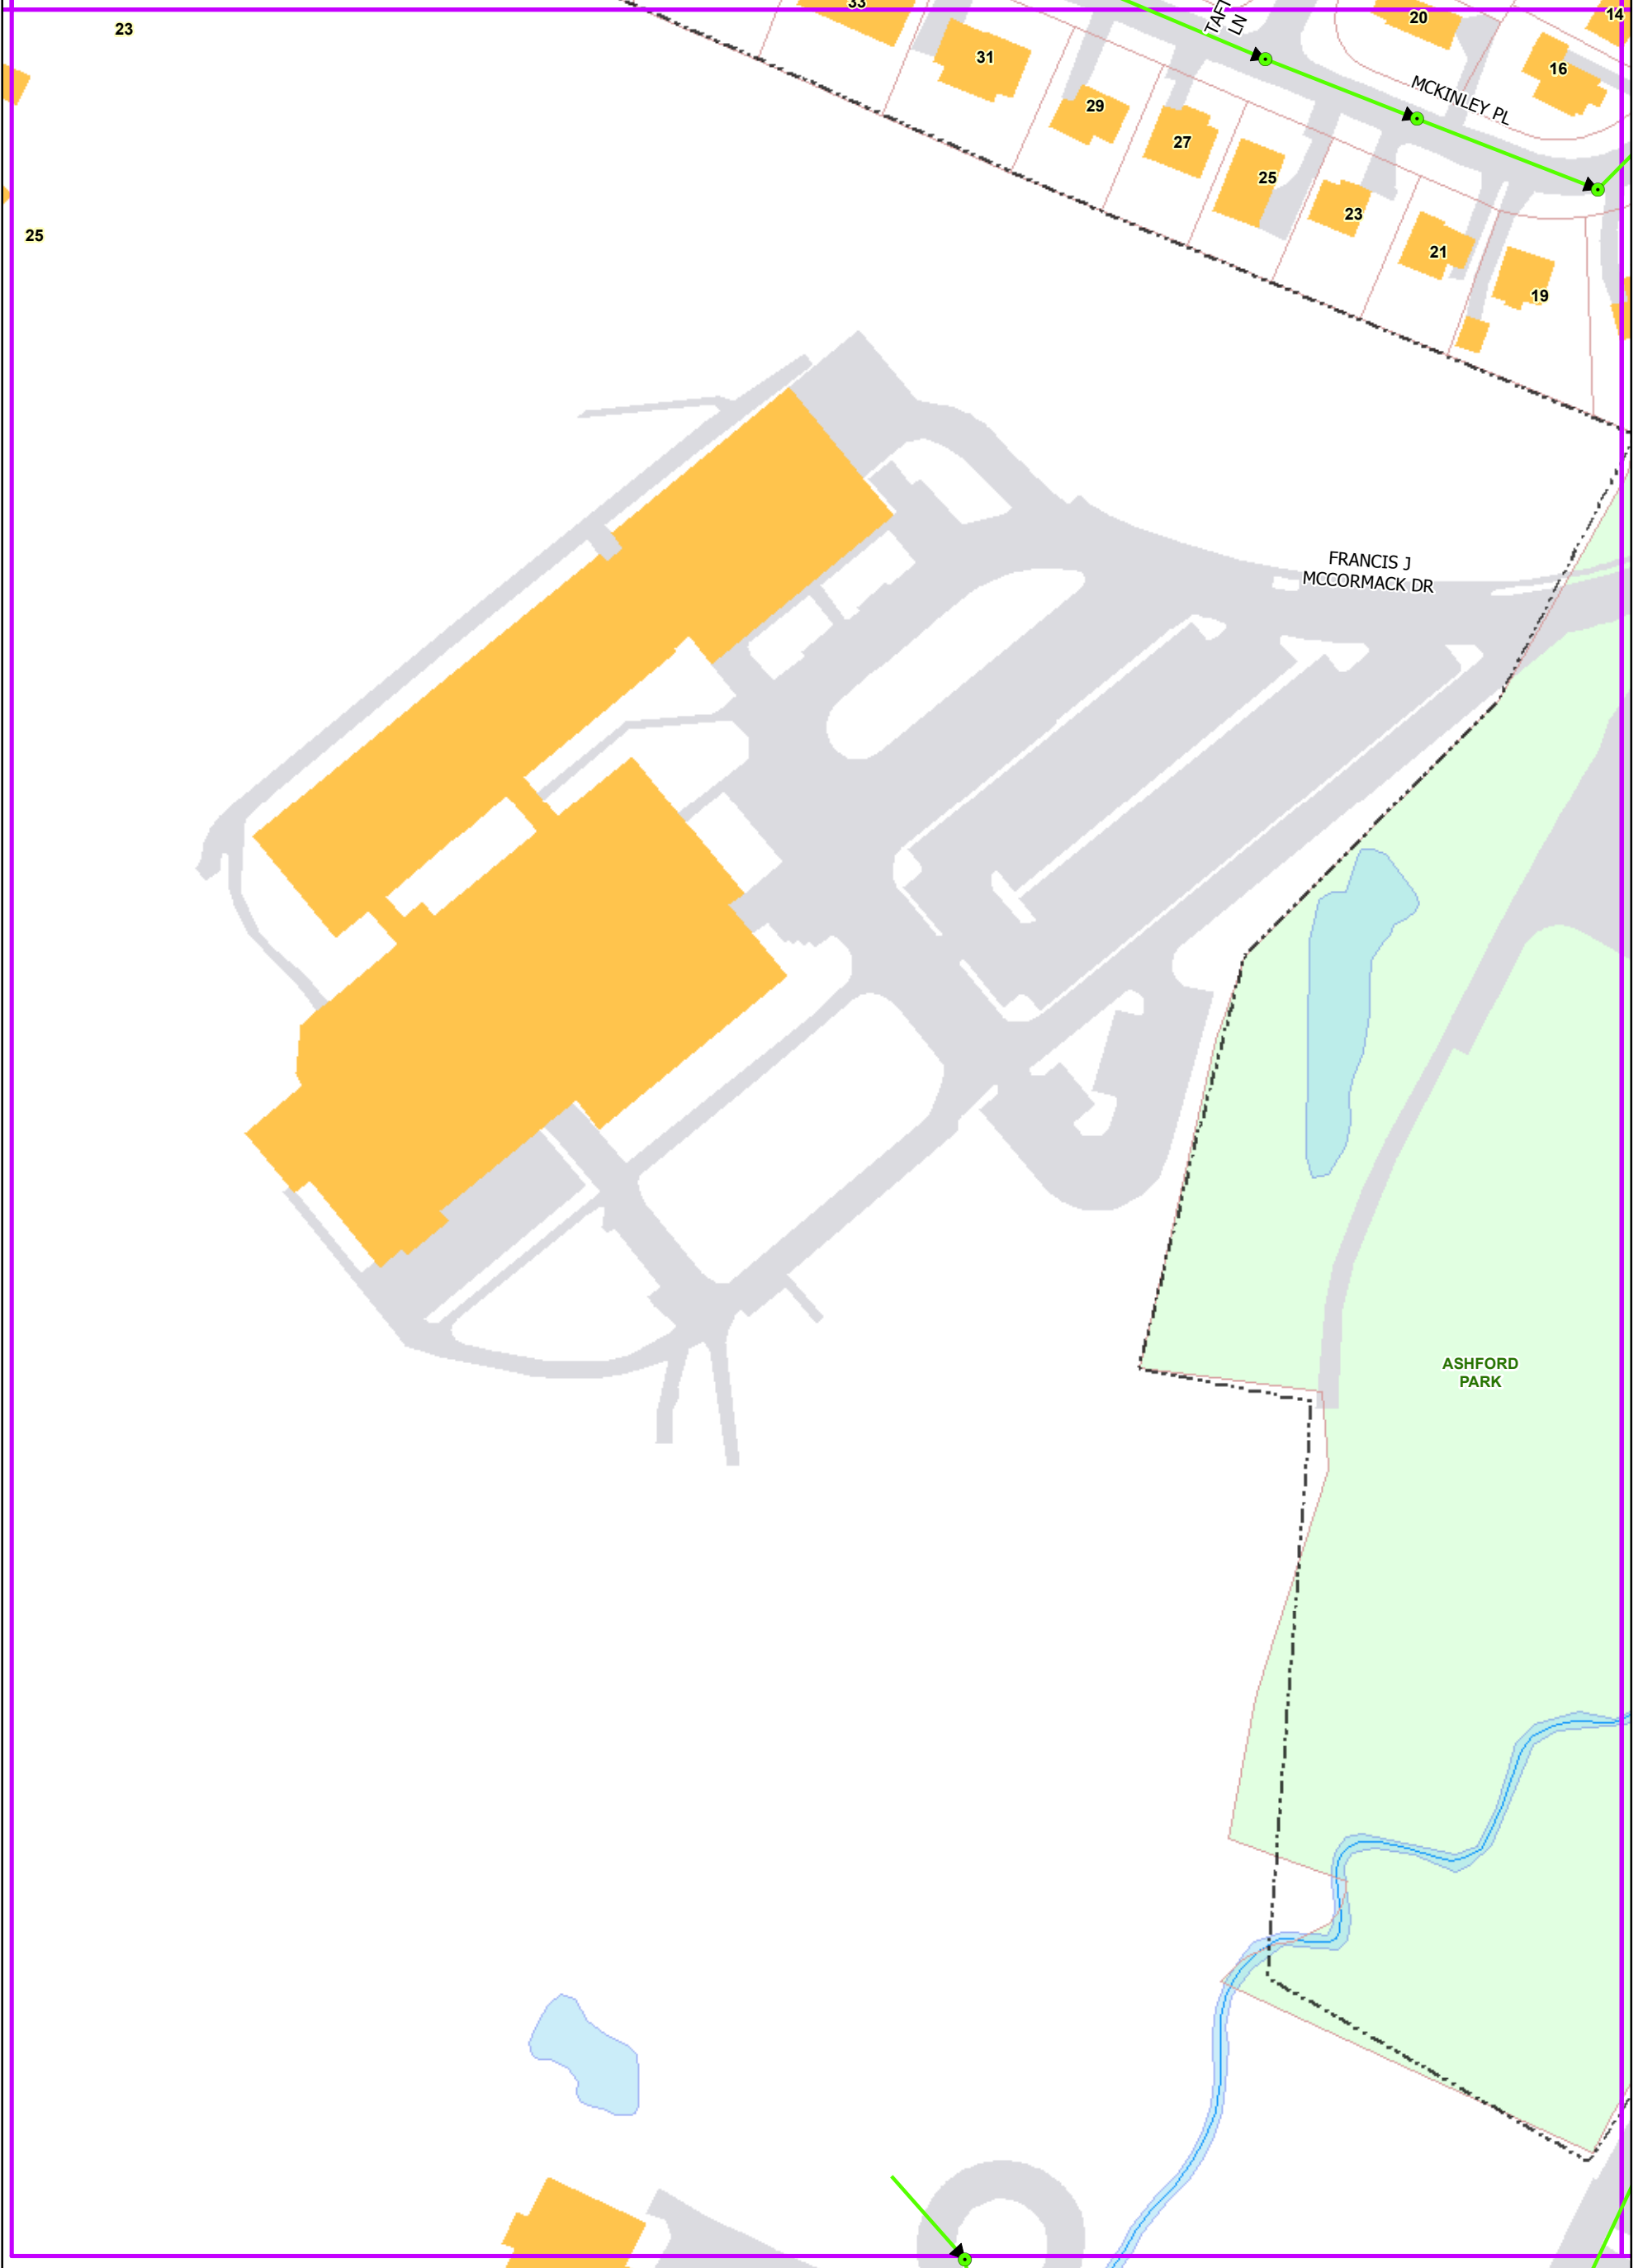

# Ardsley, New York

- |                   |                    |                          |              |
|-------------------|--------------------|--------------------------|--------------|
| 123 Addresses     | Municipal Boundary | Roadways                 | County Parks |
| Sewer Manholes    | Buildings          | Streams                  | State Parks  |
| Sewer Mains       | Parcels            | Lake, Pond, or Reservoir | Local Parks  |
| Map Page Boundary |                    |                          |              |

## Sanitary Sewer System

**D6**  
**Page 20 of 37**

Michaelian Office Building  
148 Martine Ave Rm 214  
White Plains, NY 10601

Westchester  
gov.com

GIS  
<http://www.westchestergov.com>