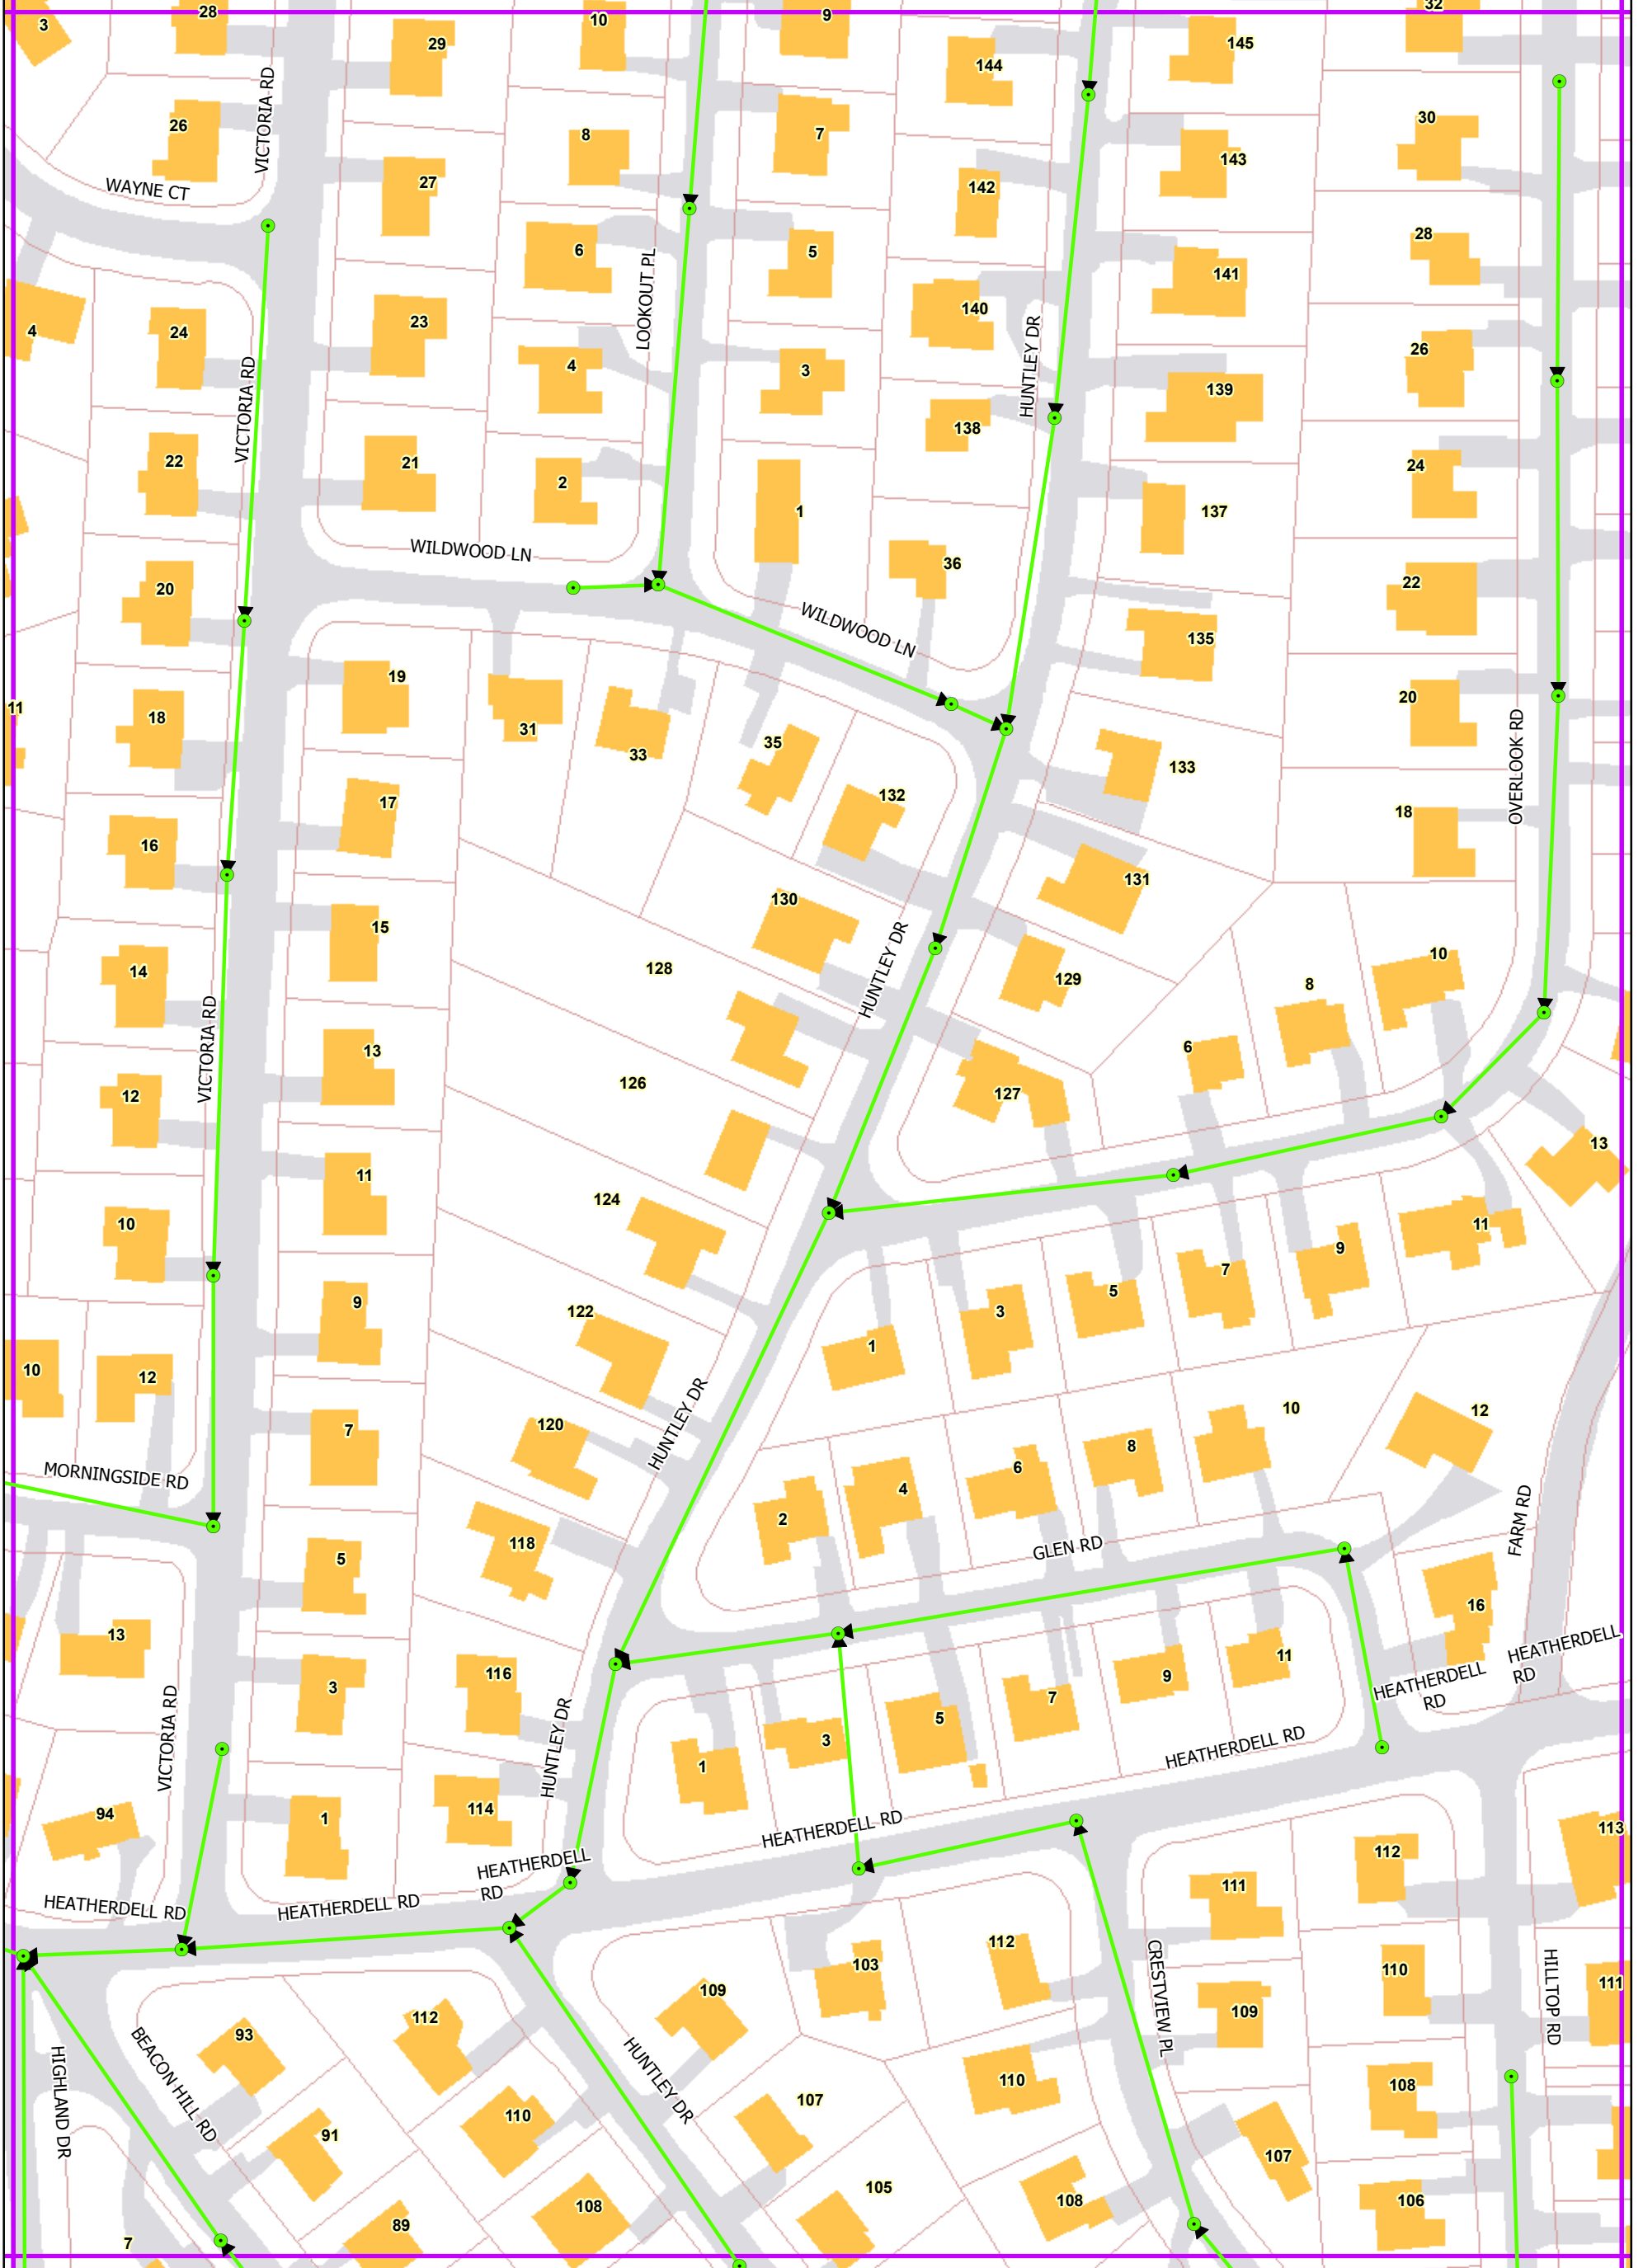

# Ardsley, New York

- |  |                    |                          |              |
|--|--------------------|--------------------------|--------------|
| <span style="color: black;">123</span> Addresses | Municipal Boundary | Roadways                 | County Parks |
| Sewer Manholes                                   | Buildings          | Streams                  | State Parks  |
| Sewer Mains                                      | Parcels            | Lake, Pond, or Reservoir | Local Parks  |
| Map Page Boundary                                |                    |                          |              |

## Sanitary Sewer System

**E2**  
**Page 22 of 37**

Michaelian Office Building  
148 Martine Ave Rm 214  
White Plains, NY 10601

D1	E1	F1
D2	E2	F2
D3	E3	F3