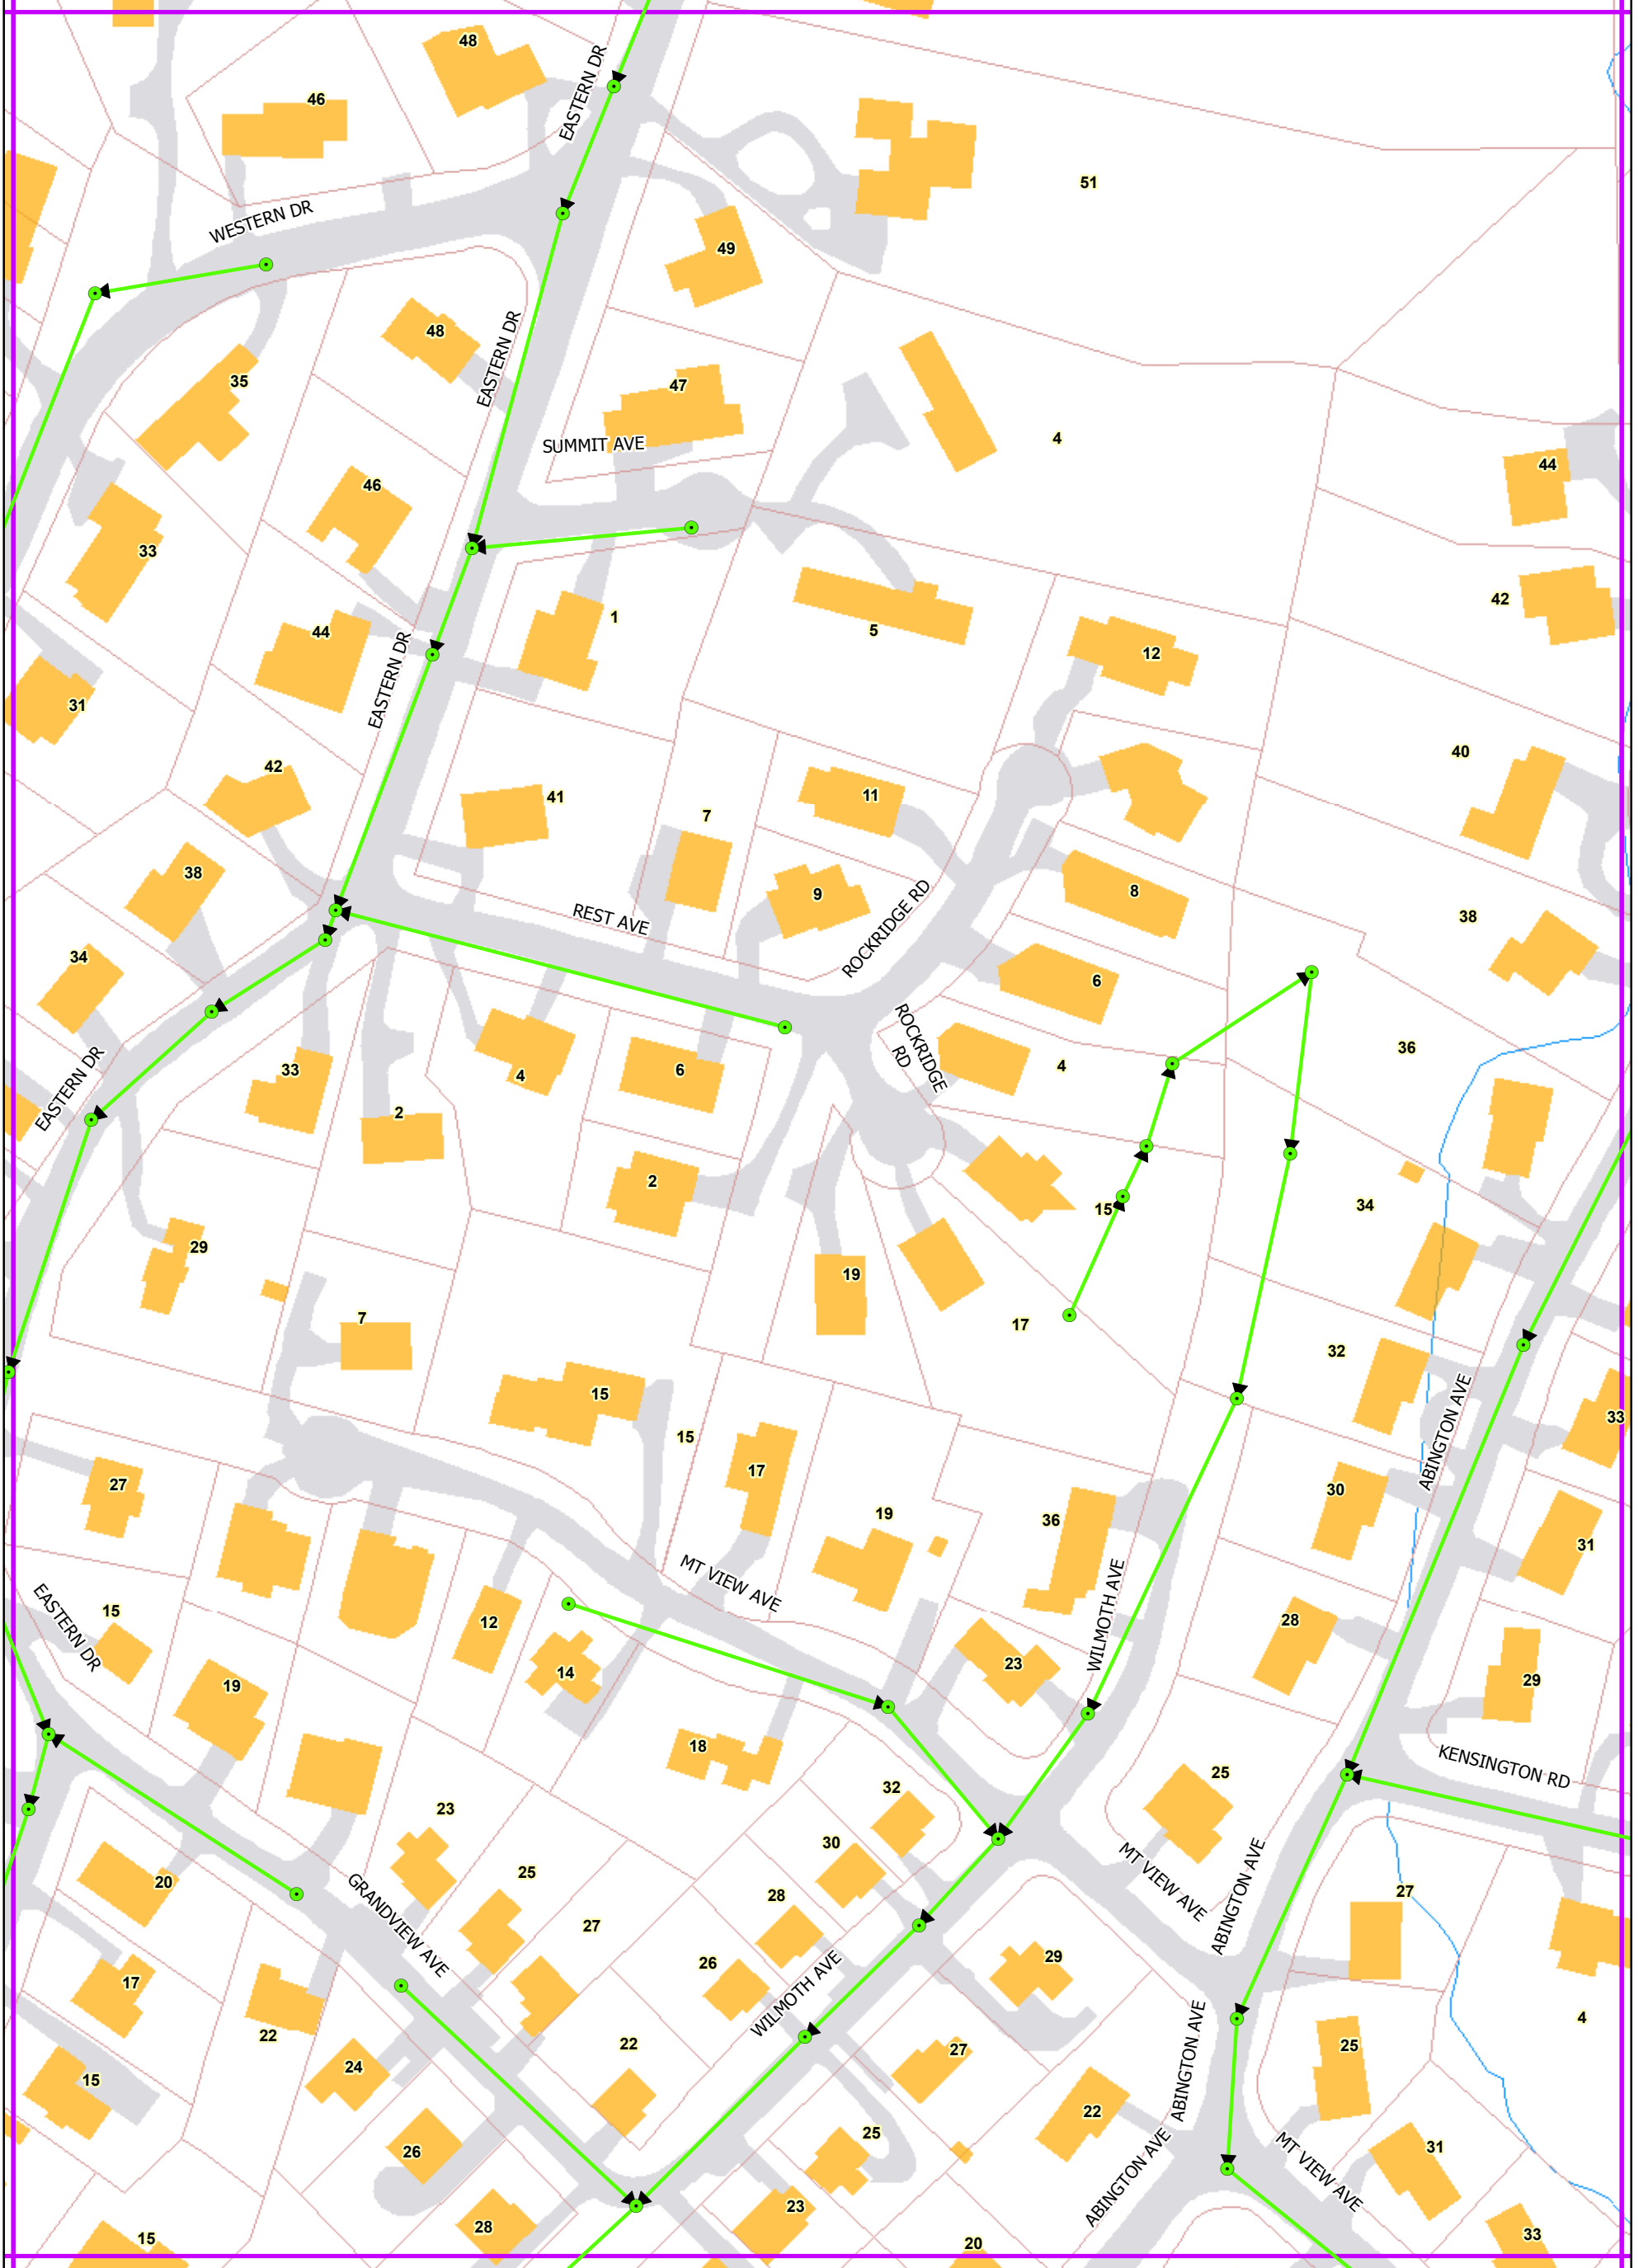

Ardsley, New York

- 123 Addresses
- Sewer Manholes
- Sewer Mains
- Map Page Boundary

- Municipal Boundary
- Buildings
- Parcels

- Roadways
- ~ Streams
- Lake, Pond, or Reservoir

- County Parks
- State Parks
- Local Parks

Sanitary Sewer System

E4
Page 24 of 37

Michaelian Office Building
148 Martine Ave Rm 214
White Plains, NY 10601

[Westchester.gov](http://www.westchester.gov)

D3	E3	F3
D4	E4	F4
D5	E5	F5