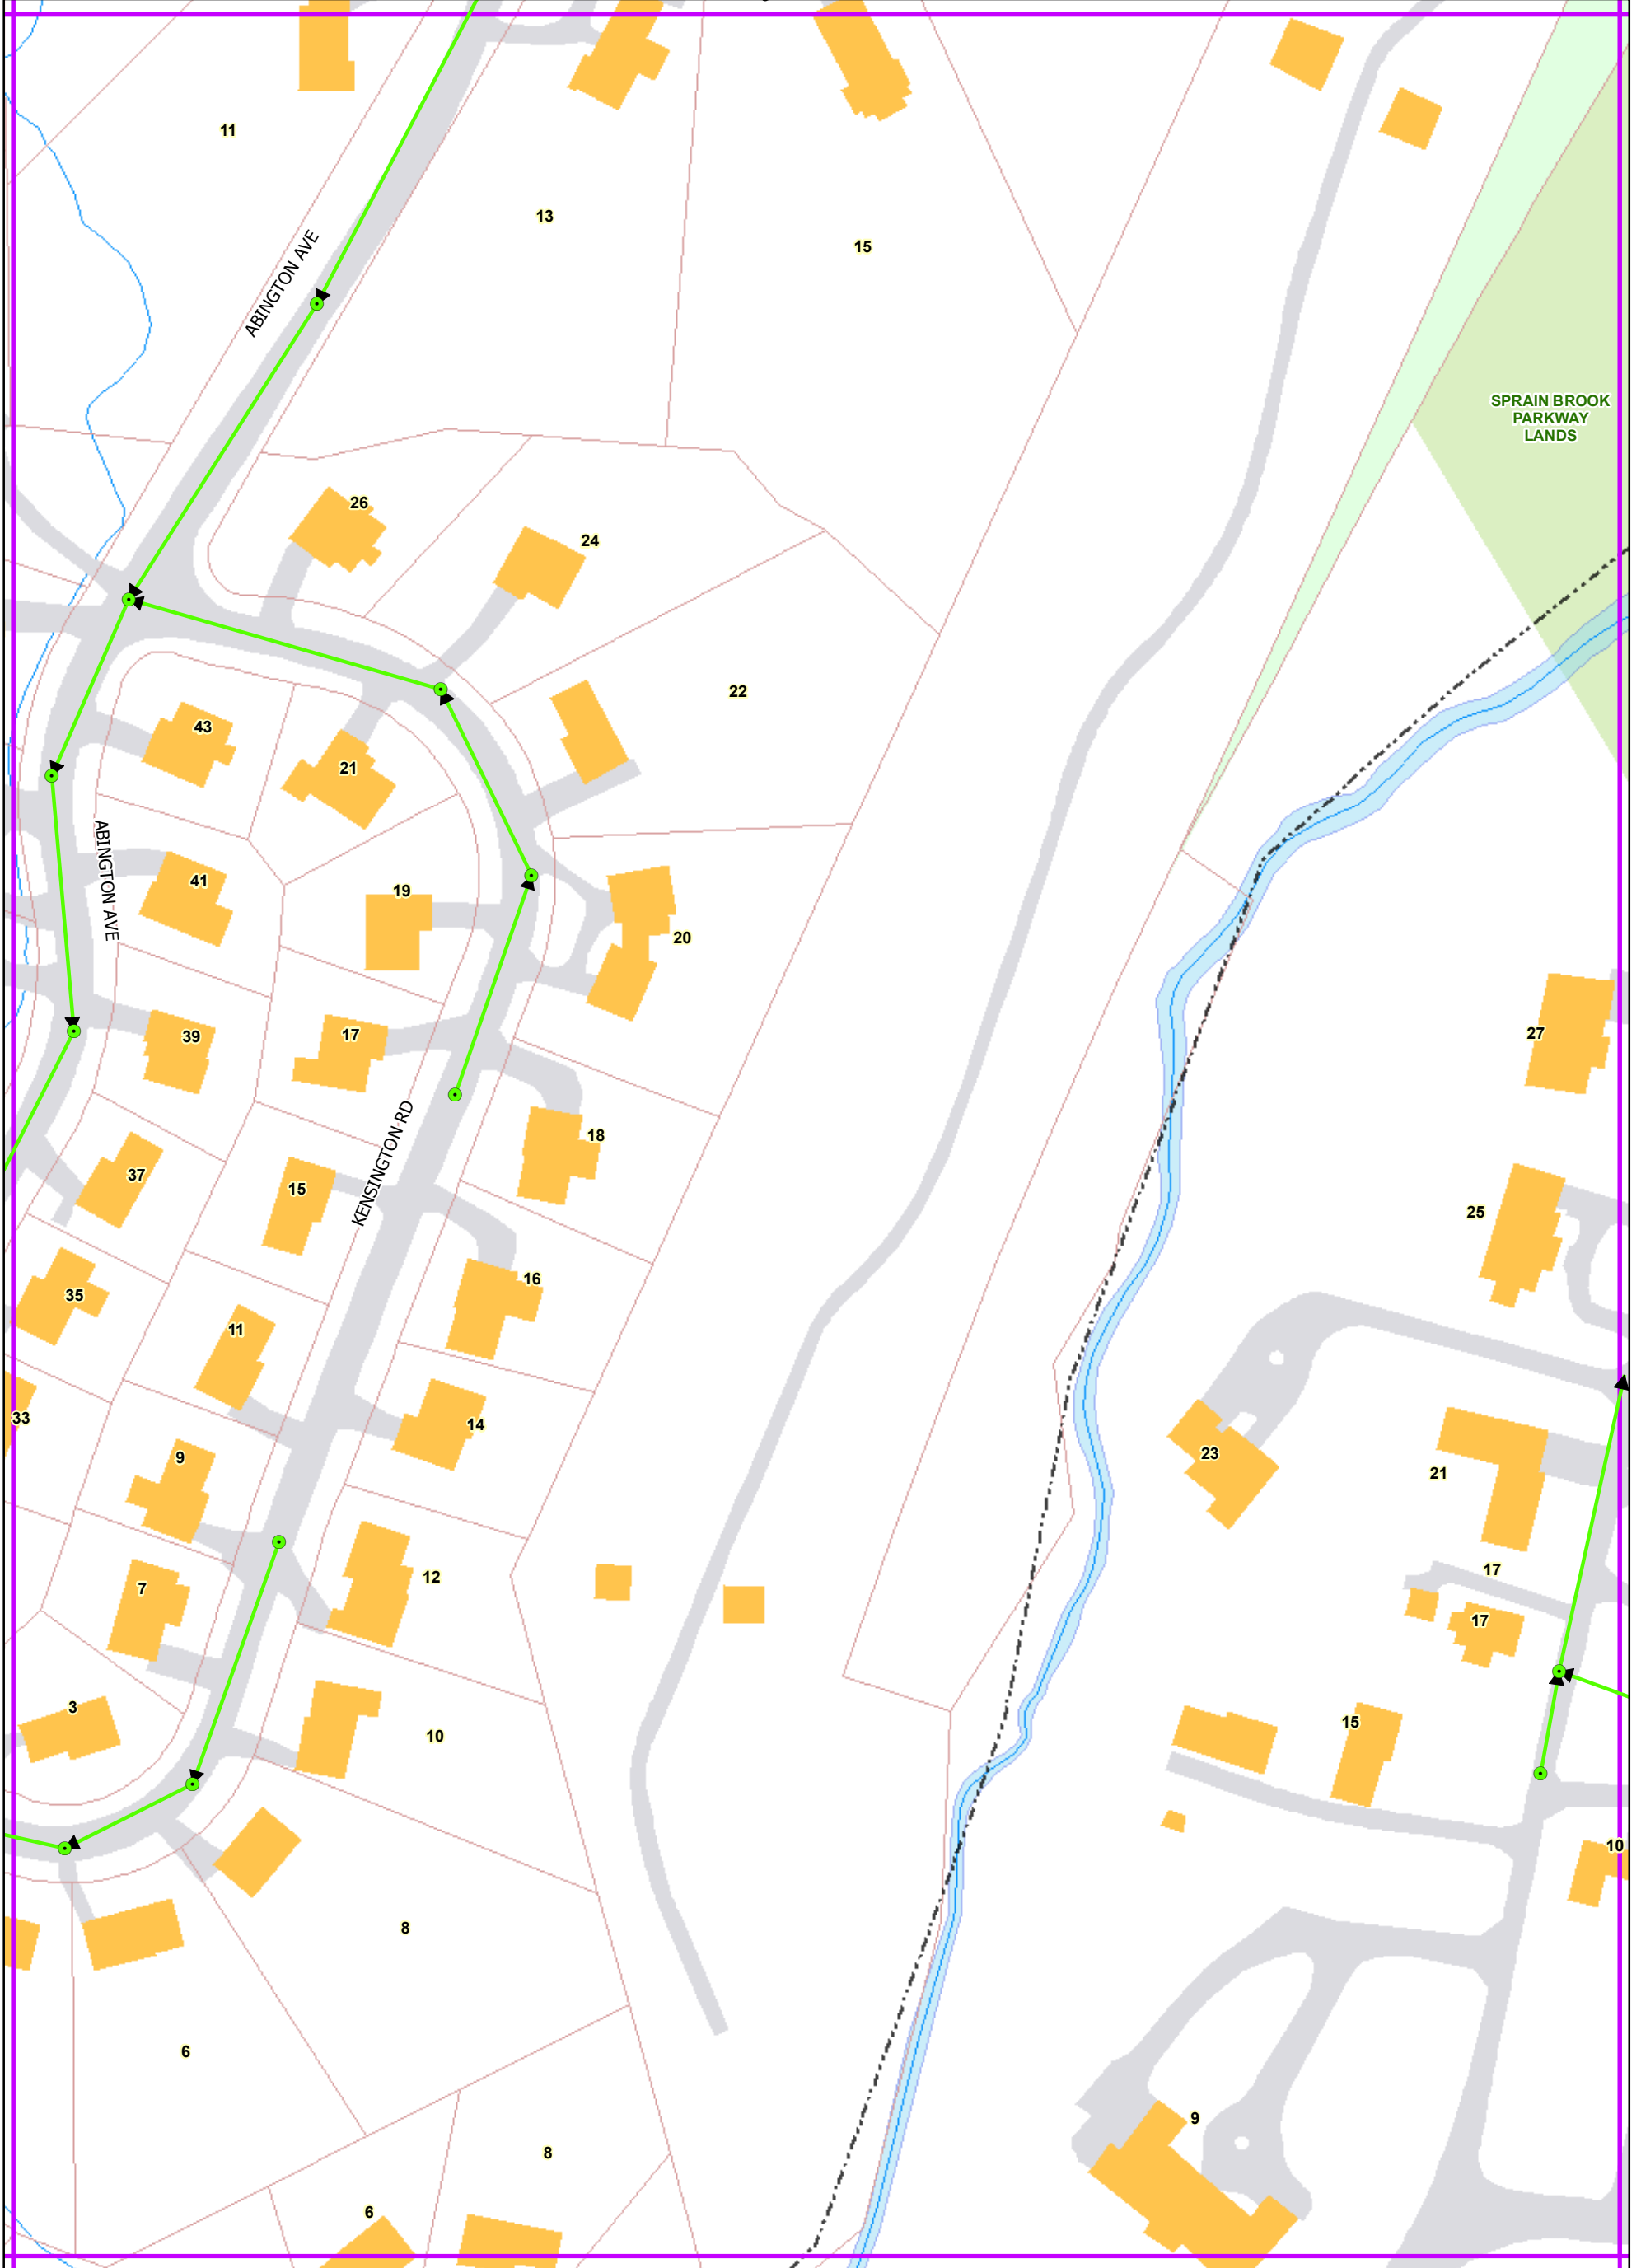

Ardsley, New York

Sanitary Sewer System

- | | | | |
|-------------------|--------------------|--------------------------|--------------|
| Addresses | Municipal Boundary | Roadways | County Parks |
| Sewer Manholes | Buildings | Streams | State Parks |
| Sewer Mains | Parcels | Lake, Pond, or Reservoir | Local Parks |
| Map Page Boundary | | | |

F4
Page 30 of 37

Michaelian Office Building
148 Martine Ave Rm 214
White Plains, NY 10601

[Westchester.gov](http://www.westchester.gov)

E3	F3	G3
E4	F4	G4
E5	F5	