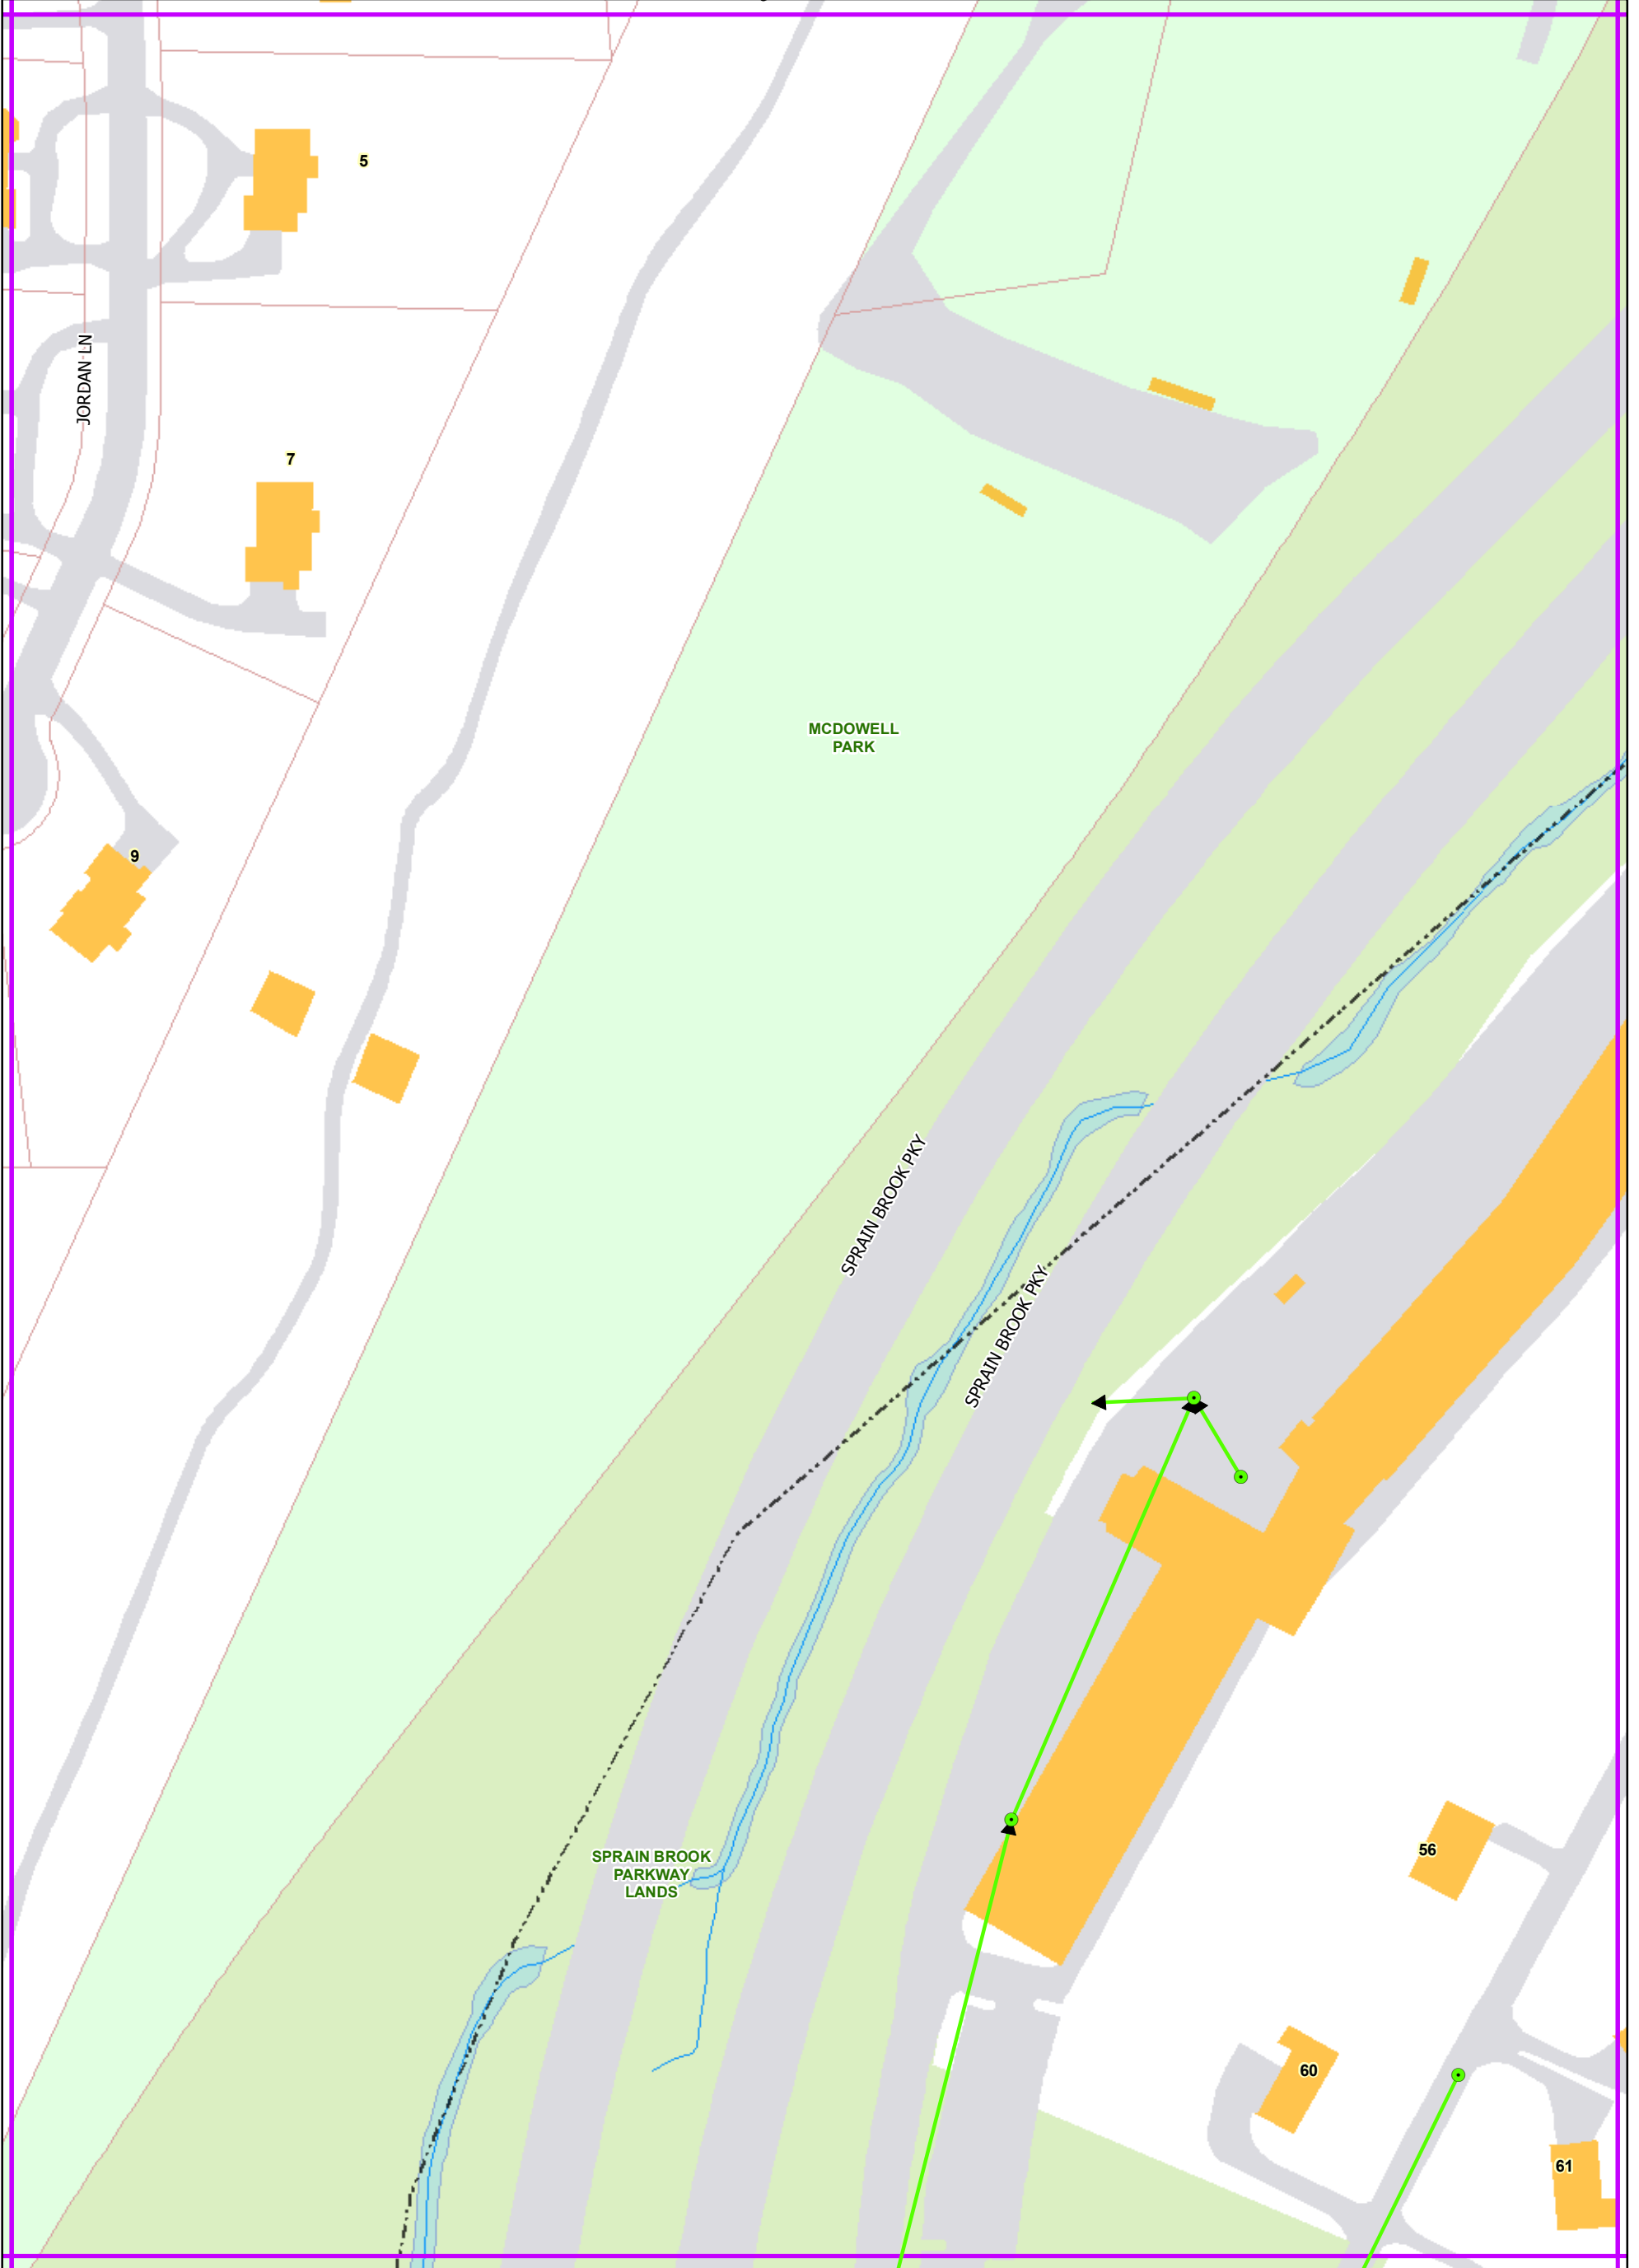

Ardsley, New York

0 25 50 100 Feet

- 123 Addresses
- Sewer Manholes
- Sewer Mains
- Map Page Boundary

- Municipal Boundary
- Buildings
- Parcels

- Roadways
- ~ Streams
- ~ Lake, Pond, or Reservoir

- + County Parks
- + State Parks
- + Local Parks

Sanitary Sewer System

G3
Page 34 of 37

Michaelian Office Building
148 Martine Ave Rm 214
White Plains, NY 10601

[Westchester.gov](http://www.westchester.gov)

F2	G2	H2
F3	G3	H3
F4	G4	