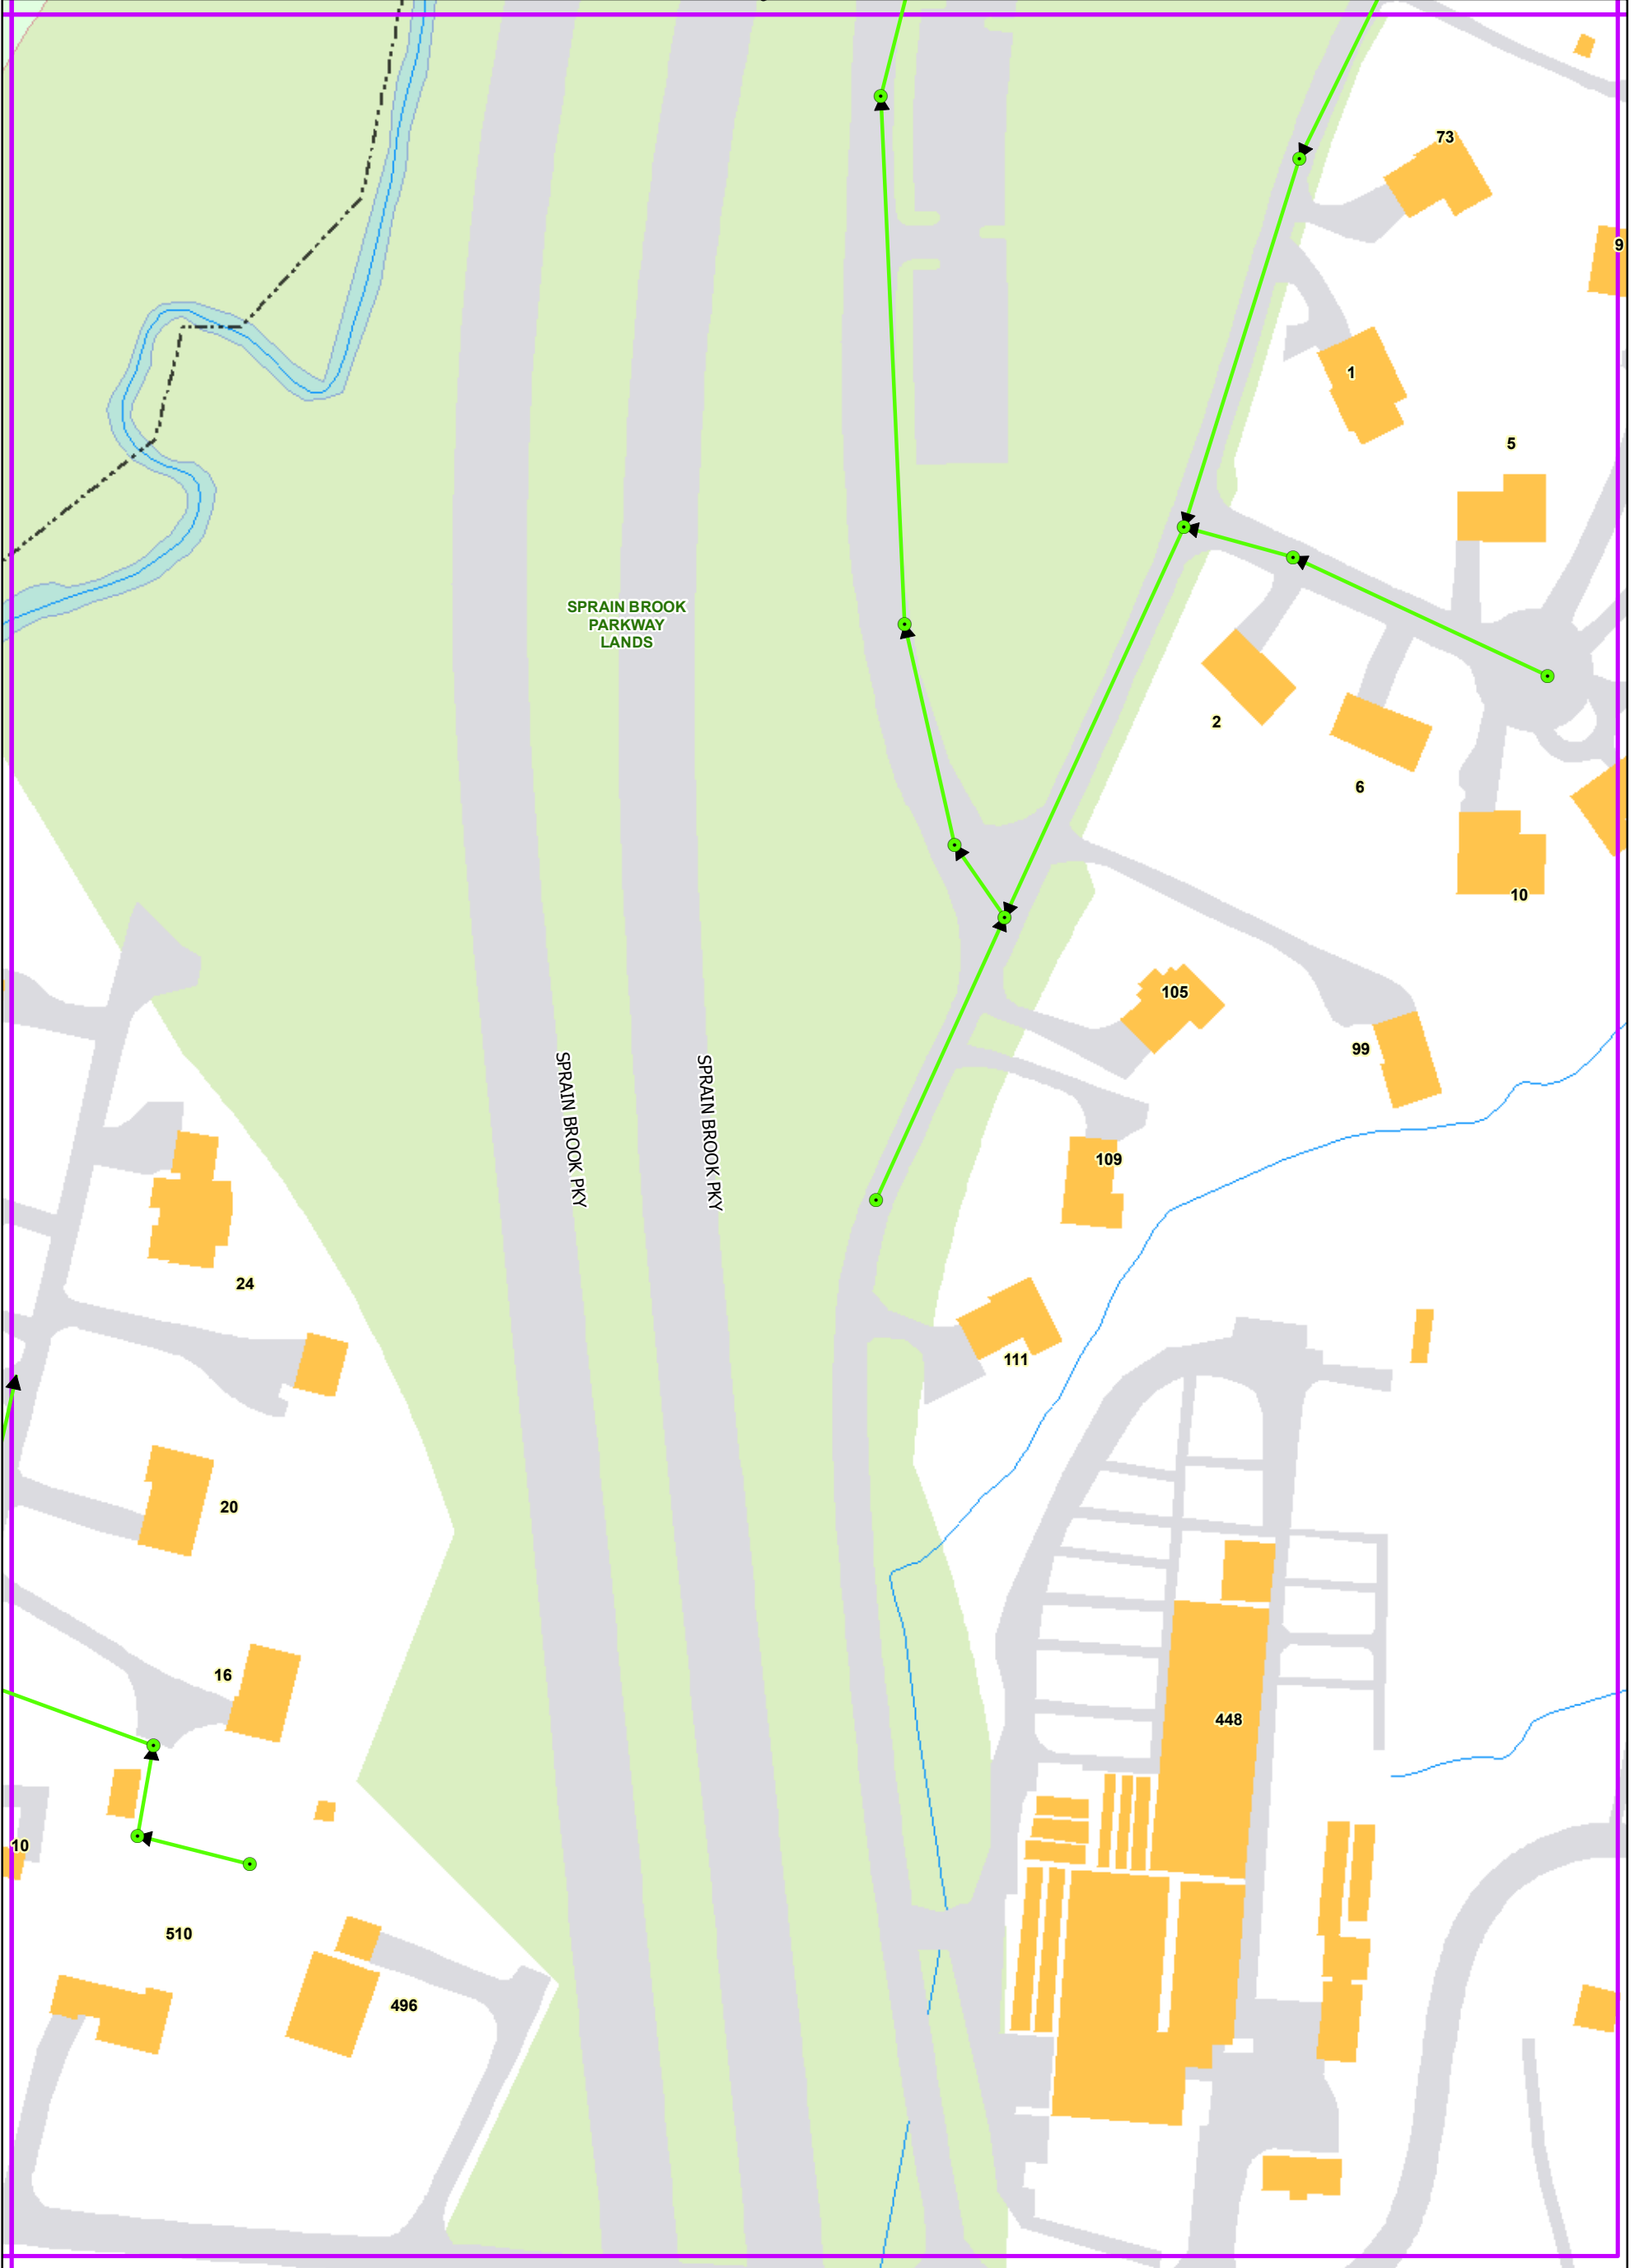

Ardsley, New York

- 123 Addresses
- Sewer Manholes
- Sewer Mains
- Map Page Boundary

- Municipal Boundary
- Buildings
- Parcels

- Roadways
- ~ Streams
- ~ Lake, Pond, or Reservoir

- County Parks
- State Parks
- Local Parks

Sanitary Sewer System

G4
Page 35 of 37

Michaelian Office Building
148 Martine Ave Rm 214
White Plains, NY 10601

[Westchester.gov](http://www.westchester.gov)

F3	G3	H3
F4	G4	H3
F5		