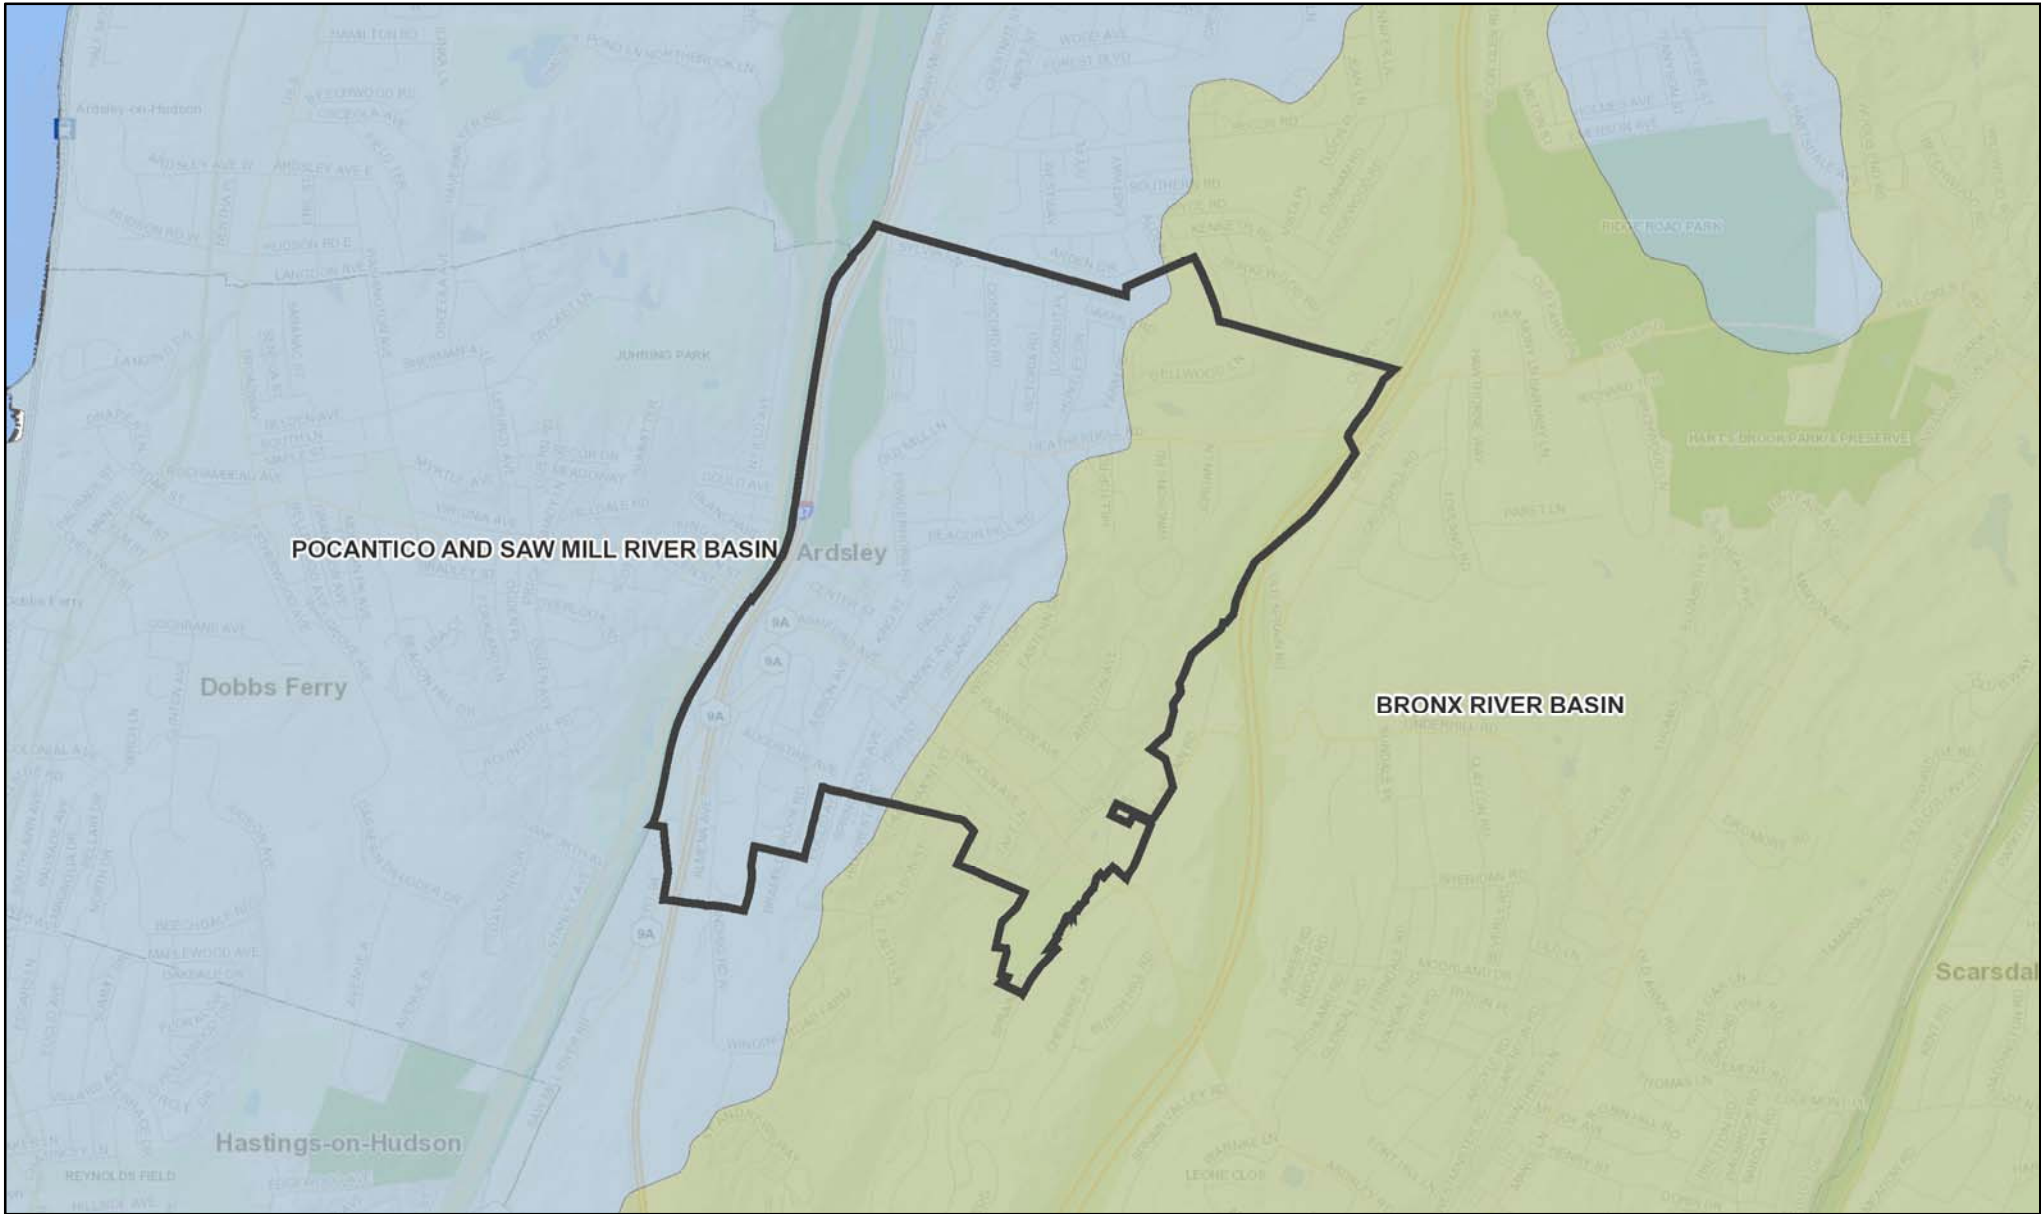

Mapping Westchester County

November 27, 2017

Watersheds

- BRONX RIVER BASIN
- COASTAL LONG ISLAND SOUND BASIN
- CROTON RIVER BASIN

- INLAND LONG ISLAND SOUND BASIN
- PEEKSKILL AND HAVERSTRAW BAY BASIN
- POCANTICO AND SAW MILL RIVER BASIN
- Municipal Boundaries

1:25,413

GIS
<http://giswww.westchestergov.com>
 Michaelian Office Building
 148 Martine Avenue Rm 214
 White Plains, New York 10601